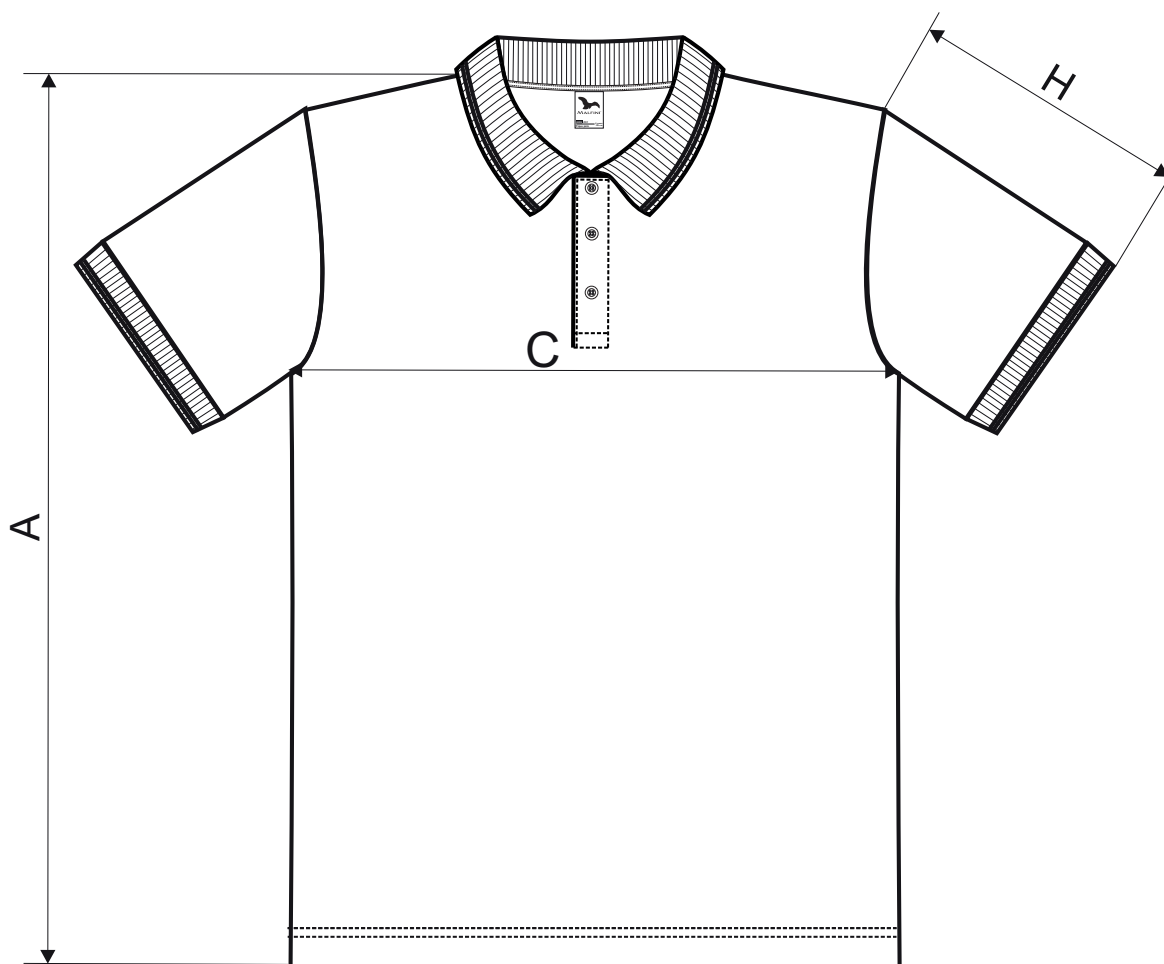

# 222 Pique Polo

## SIZE SPECIFICATION [cm]

size	4	6	8	10	12
A	43	48	53	58	63
C	30	33	36	40	44
H	11	12,5	14	15,5	17,5

All size specifications listed are in cm. Accepted tolerance of up to  $\pm 5\%$ .

STANDARD  
100  
PG020 153249  
OETI