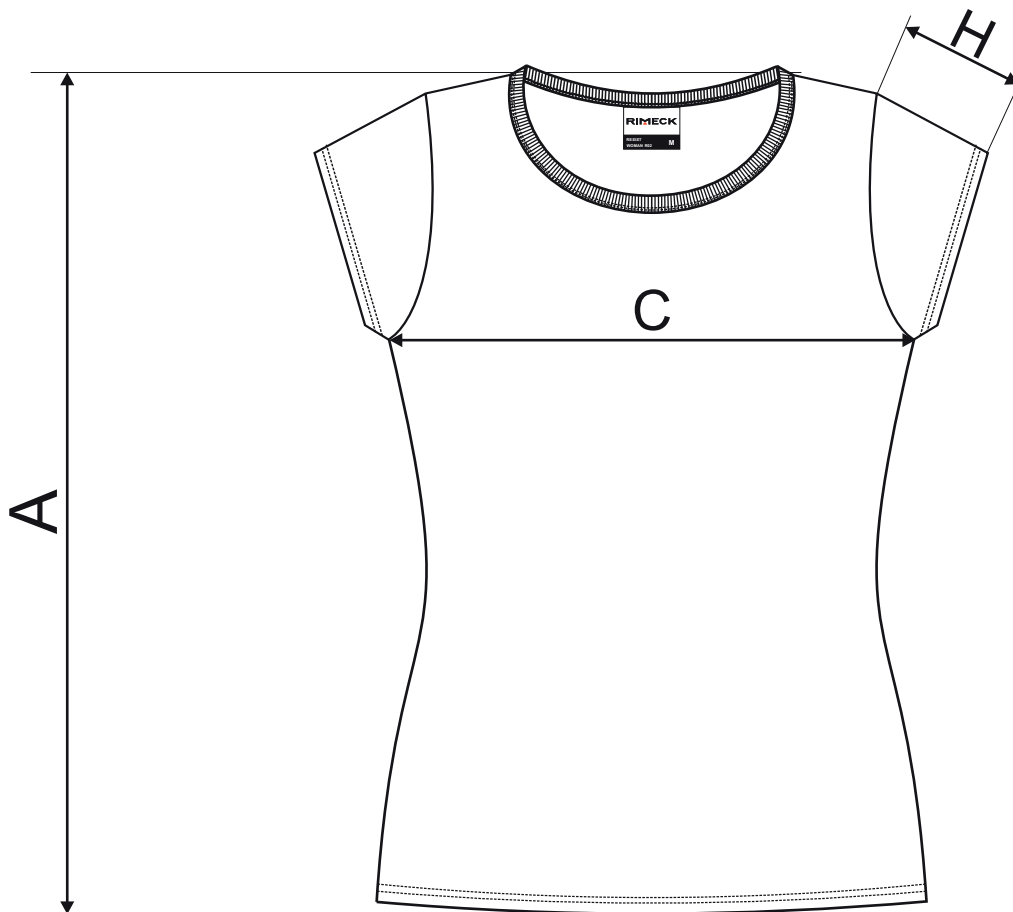

► RESIST R02

♀ T-shirt

size [cm]	S	M	L	XL	2XL	3XL
A	61	63	65	68	70	72
C	42	46	50	55	60	65
H	10	11	12	13	14	15

All size specifications listed are in cm. Accepted tolerance of up to +/- 5%.

STANDARD
100
PG020 140670
OETI