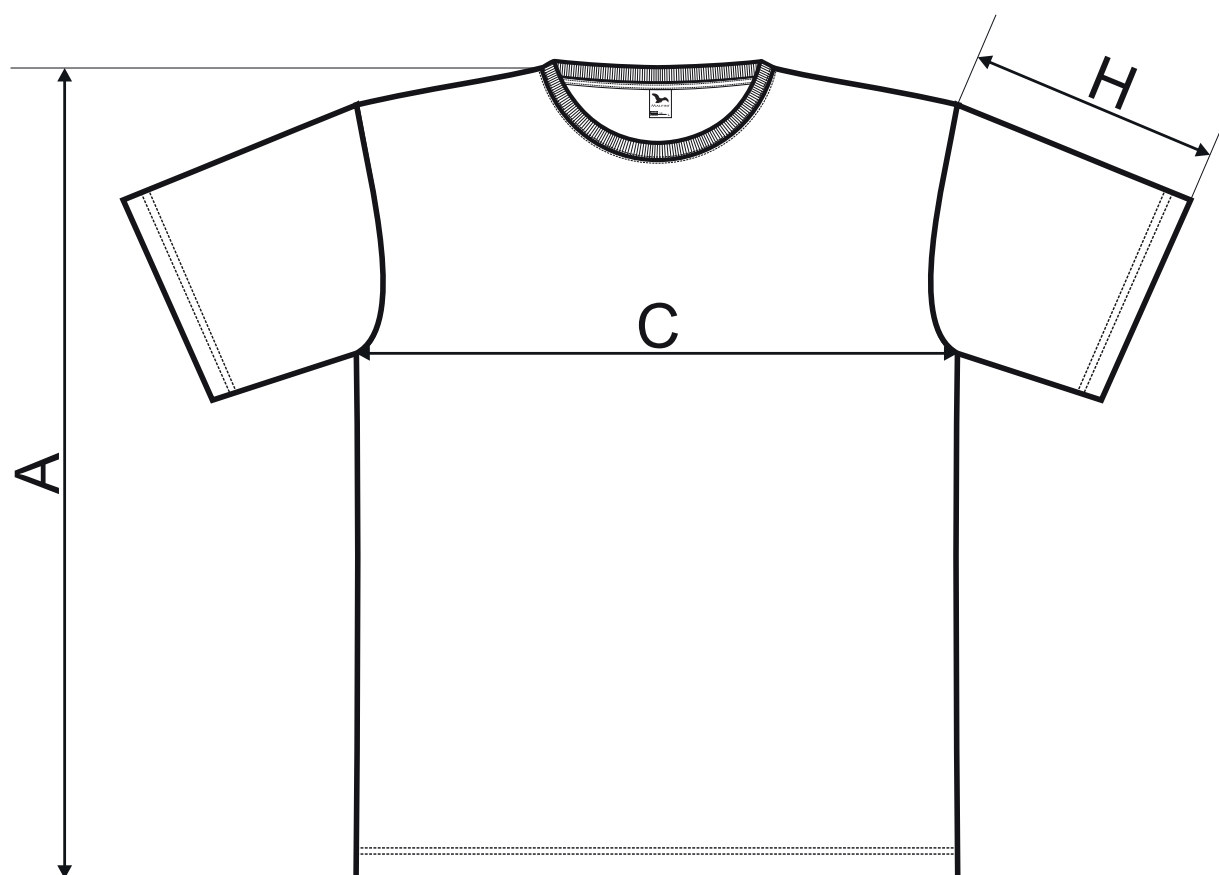

145 Element

SIZE SPECIFICATION [cm]

size	XS	S	M	L	XL	2XL	3XL	4XL
A	66	68	71	74	77	80	83	83
C	43	47	51	55	59	63	68	73
H	19	20	21	22	23	24	25	26

All size specifications listed are in cm. Accepted tolerance of up to $\pm 5\%$.

Barva 12 / Colour 12:

Ostatní / Other colours:

STANDARD
100
PG020 153249
OET1