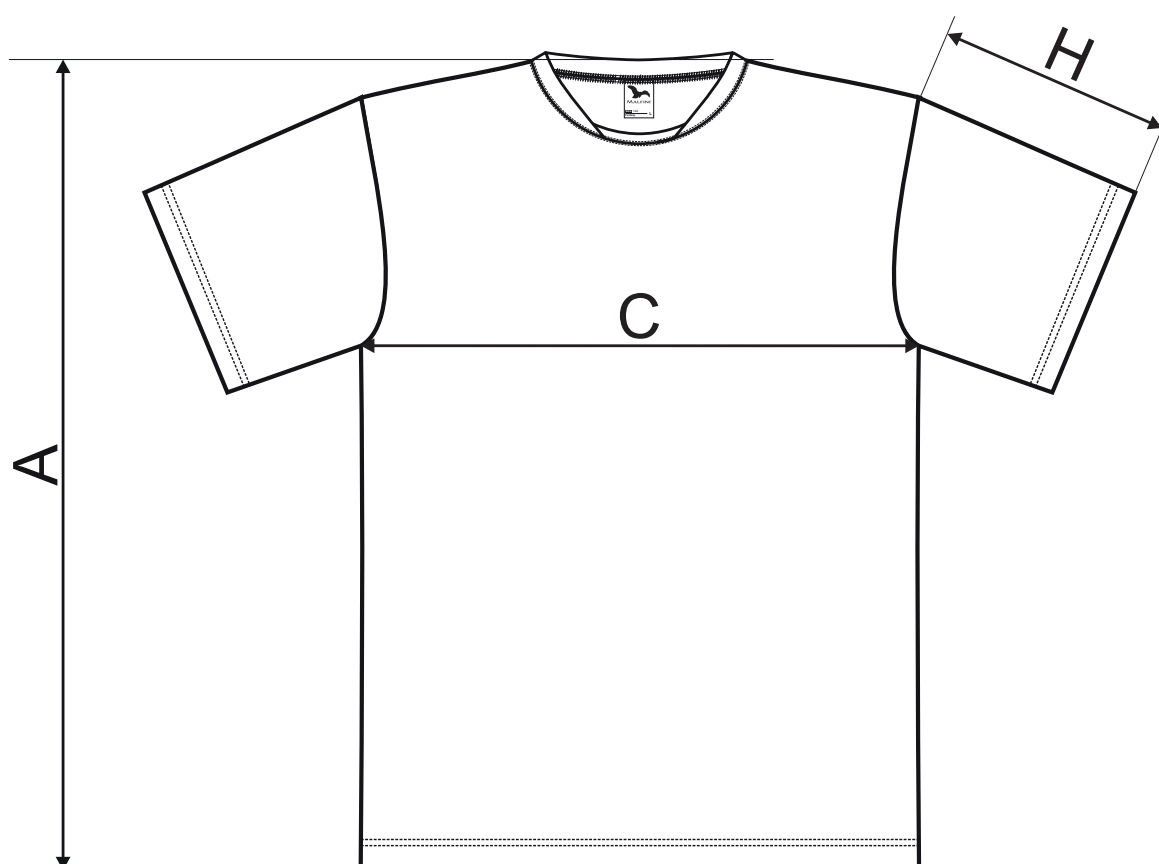

# 124 Fantasy ♂

## SIZE SPECIFICATION [cm]

size	S	M	L	XL	2XL	3XL
A	70	72	74	76	78	78
C	45	49	53	57	61	67
H	19	20	21	22	23	24

All size specifications listed are in cm. Accepted tolerance of up to ± 5%.

STANDARD  
100  
PG020 153249  
OET1