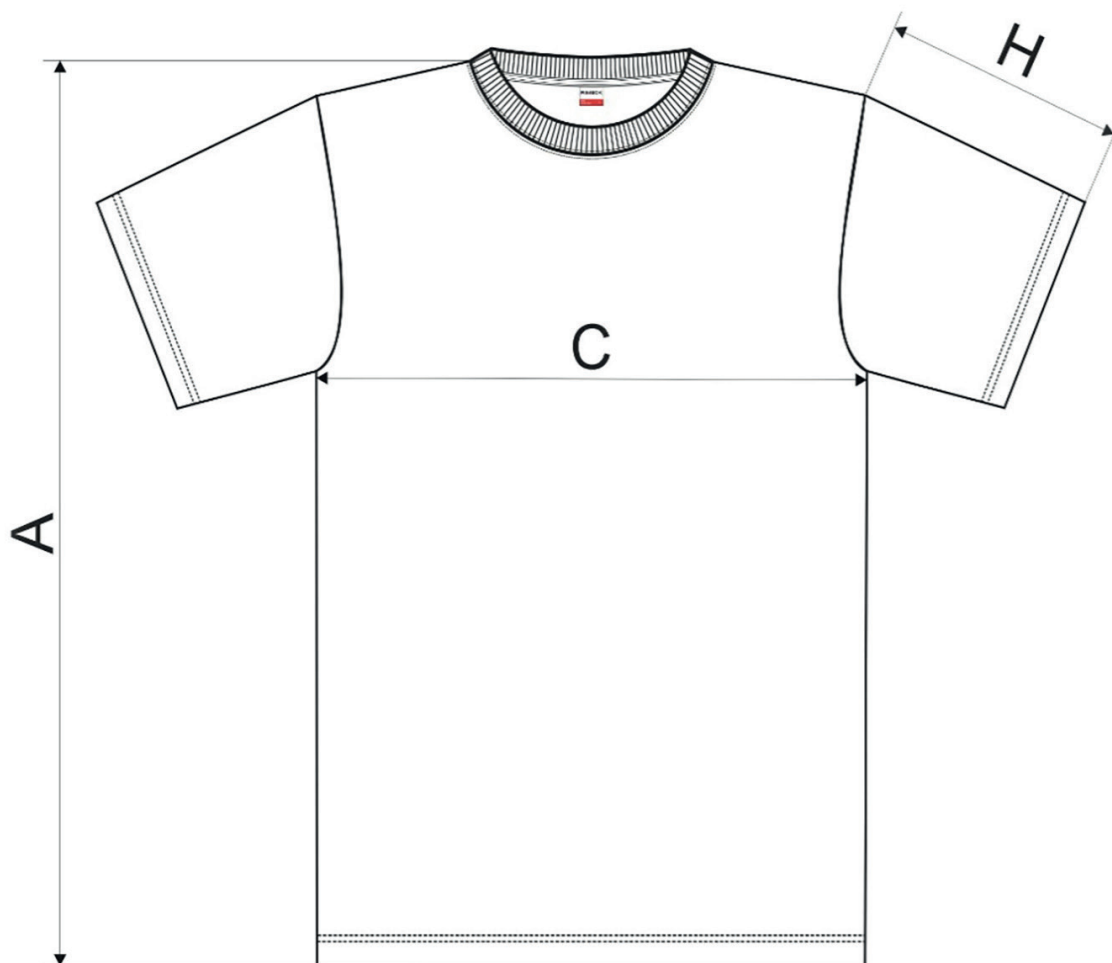

## ▶ BASE R06

♀ T-shirt

size [cm]	S	M	L	XL	2XL	3XL	4XL	5XL	6XL
A	70	72	74	76	78	81	84	87	90
C	47	51	55	59	64	70	76	82	88
H	21	22	23	24	25	26	27	28	29

All size specifications listed are in cm. Accepted tolerance of up to +/- 5%.