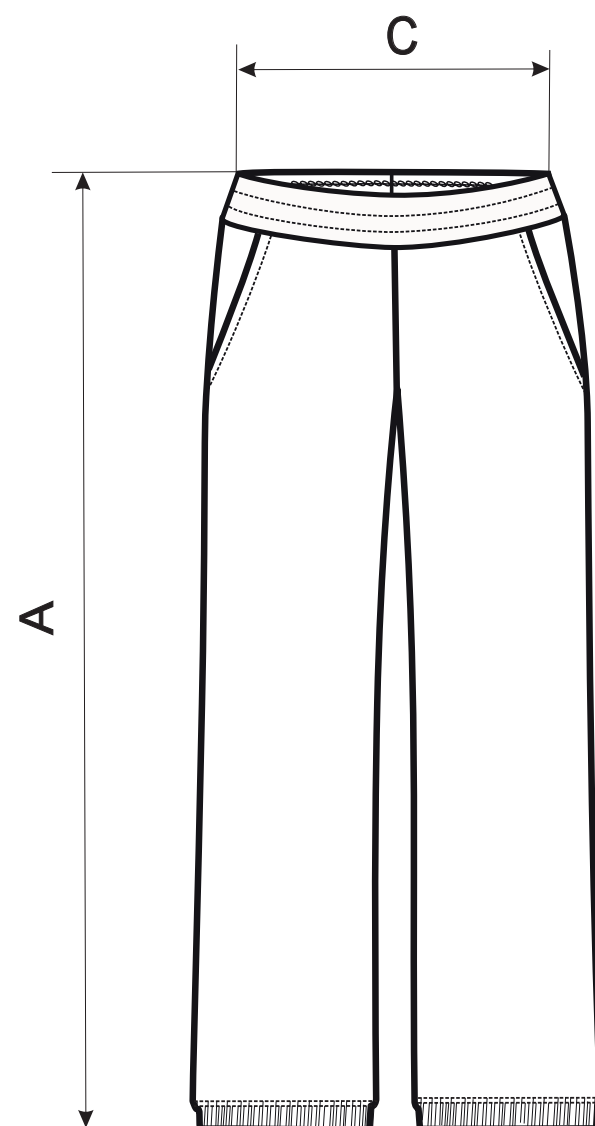

603 Leisure ♀

SIZE SPECIFICATION [cm]

size	XS	S	M	L	XL	2XL
A	32,5	36	40	44	50	56
C	92	96	100	104	106	106

All size specifications listed are in cm. Accepted tolerance of up to ± 5%.

STANDARD
100
PG020 153249
OETI