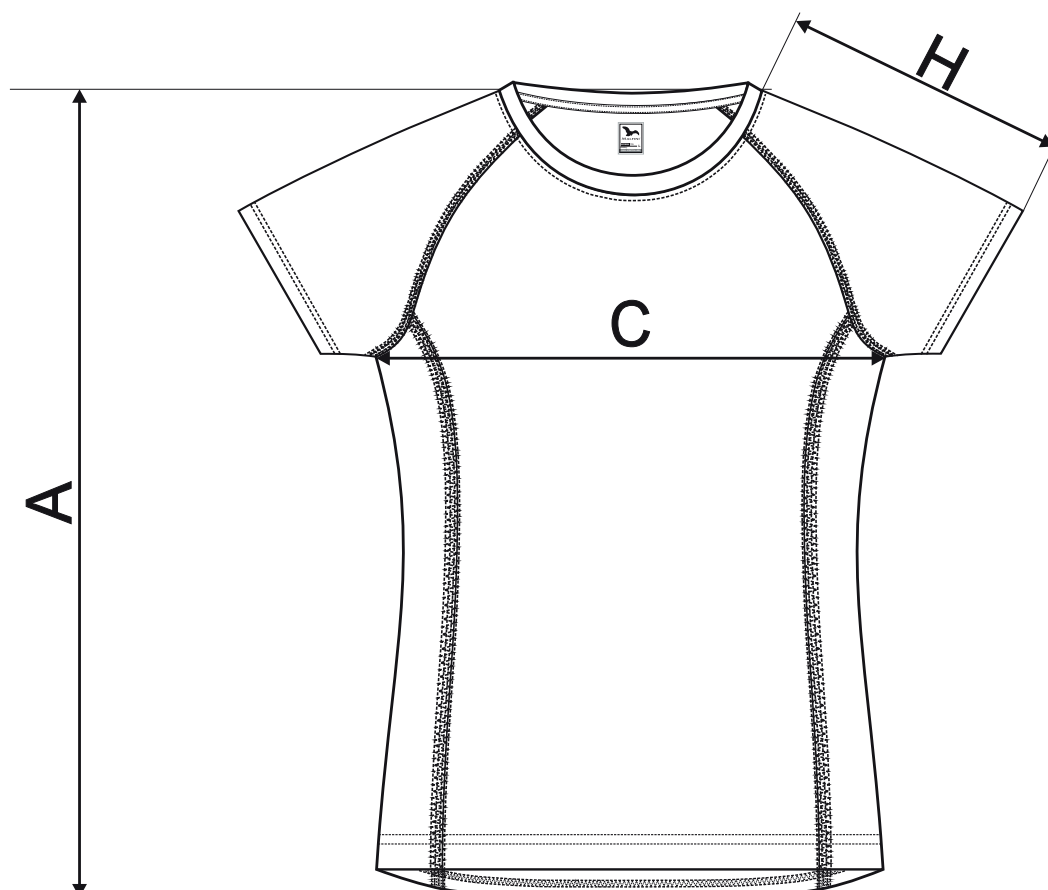

# 176 Destiny ♀

## SIZE SPECIFICATION [cm]

size	XS	S	M	L	XL	2XL
<b>A</b>	61	63	65	67	69	71
<b>C</b>	38	42	46	50	55	61
<b>H</b>	22	23,5	25	26,5	28	29,5

All size specifications listed are in cm. Accepted tolerance of up to  $\pm 5\%$ .