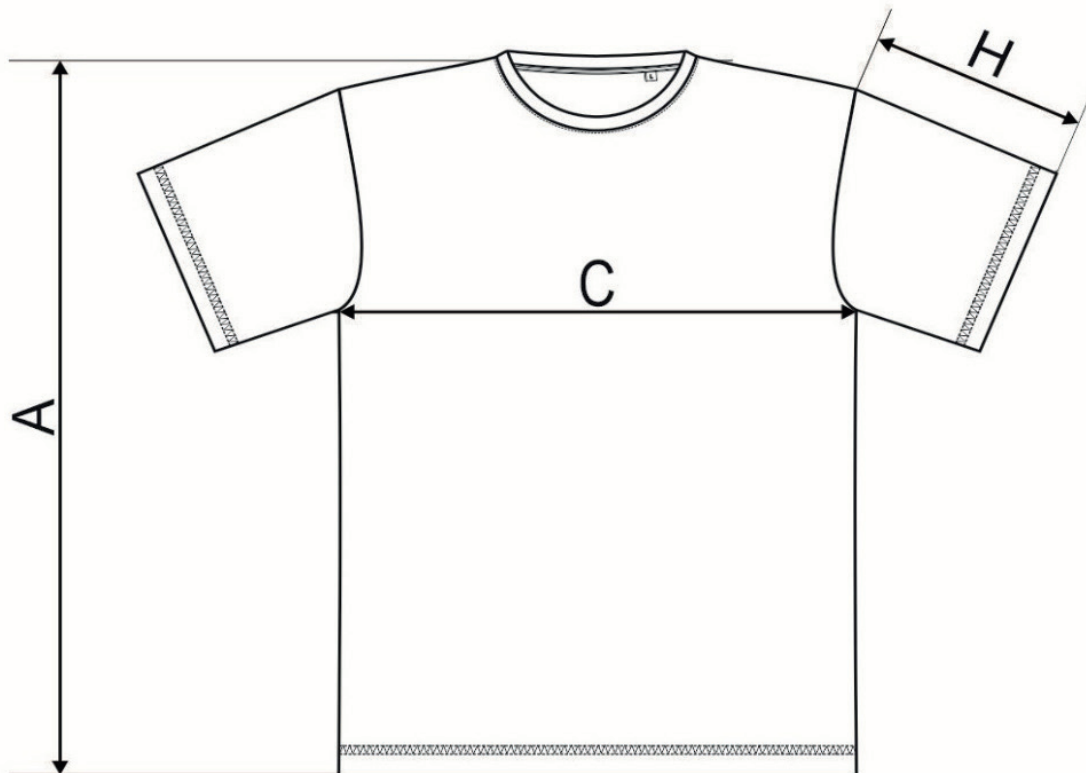

810 Chance (GRS) ♂

SIZE SPECIFICATION [cm]

size	S	M	L	XL	2XL	3XL
A	70	72	74	76	78	81
C	47	51	55	59	64	70
H	19,5	20,5	21,5	22,5	23,5	24,5

All size specifications listed are in cm. Accepted tolerance of up to $\pm 5\%$.