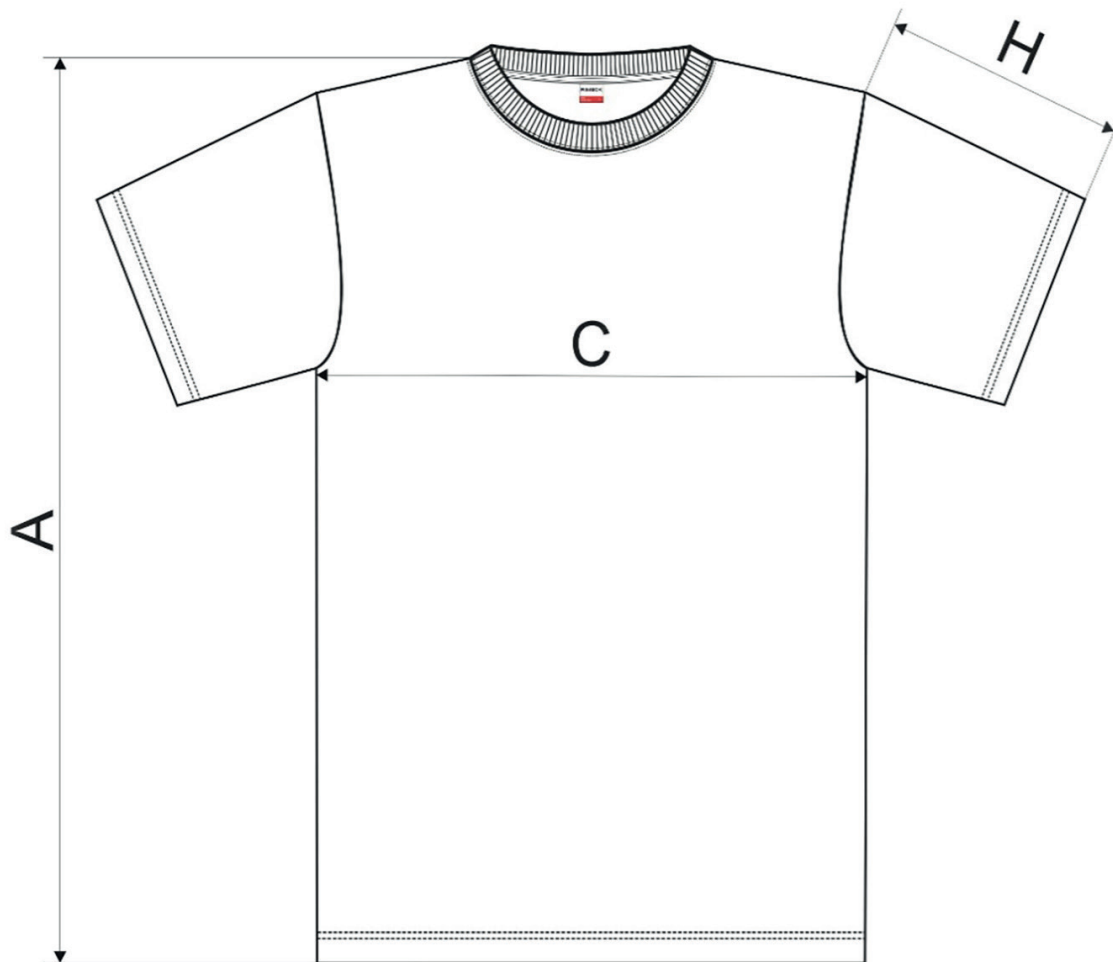

▶ RECALL R07

♀ T-shirt

size [cm]	S	M	L	XL	2XL	3XL	4XL	5XL	6XL
A	70	72	74	76	78	81	84	87	90
C	47	51	55	59	64	70	76	82	88
H	21	22	23	24	25	26	27	28	29

All size specifications listed are in cm. Accepted tolerance of up to +/- 5%.