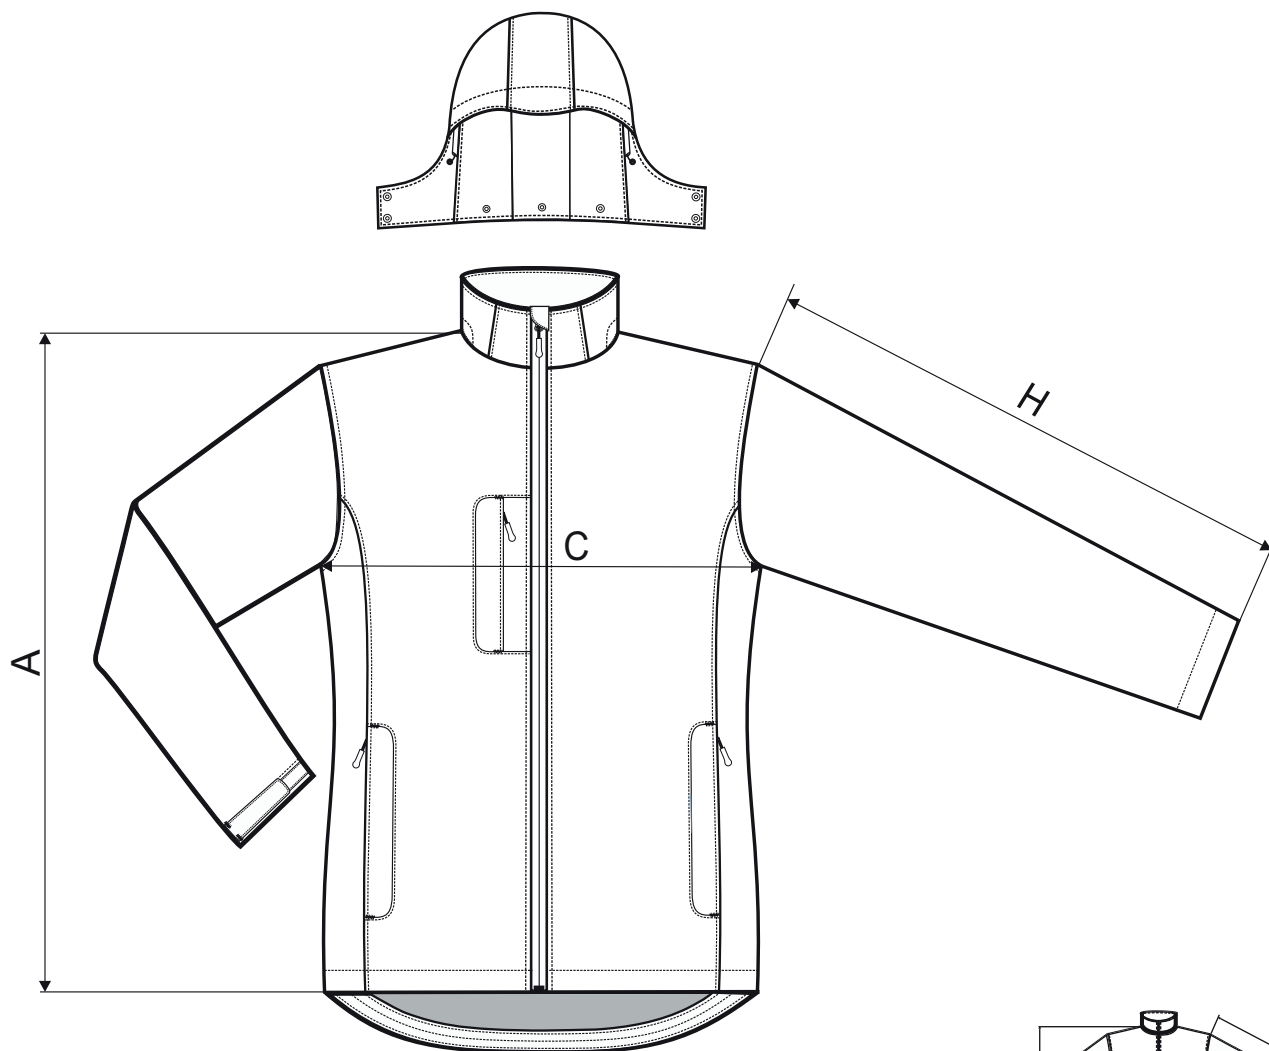

534 Pacific 3 IN 1 ♀

SIZE SPECIFICATION [cm]

PAGE 1 of 2 - UPPER JACKET

size	XS	S	M	L	XL	2XL
A	62,5	65	67,5	70	72,5	73
C	45	49	53	57	63	69
H	60	62	64	66	68	68

All size specifications listed are in cm. Accepted tolerance of up to ± 5%.

Upper jacket

Scroll to next page to see size specification of **Innerfleece**

534 Pacific 3 IN 1 ♀

SIZE SPECIFICATION [cm]

PAGE 2 of 2 - INNERFLEECE

size	XS	S	M	L	XL	2XL
A	60,5	63	65,5	68	70,5	71
C	42	46	50	54	60	66
H	58	60	62	64	66	66