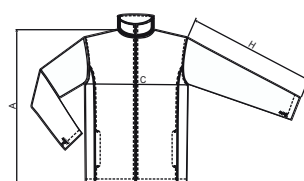

534 Pacific 3 IN 1 ♀

SIZE SPECIFICATION [cm]

PAGE 1 of 2 - UPPER JACKET

size	XS	S	M	L	XL	2XL
A	62,5	65	67,5	70	72,5	73
C	45	49	53	57	63	69
H	60	62	64	66	68	68

All size specifications listed are in cm. Accepted tolerance of up to ± 5%.

Upper jacket

Scroll to next page to see size specification of **Innerfleece**

534 Pacific 3 IN 1 ♀

SIZE SPECIFICATION [cm]

PAGE 2 of 2 - INNERFLEECE

size	XS	S	M	L	XL	2XL
A	60,5	63	65,5	68	70,5	71
C	42	46	50	54	60	66
H	58	60	62	64	66	66