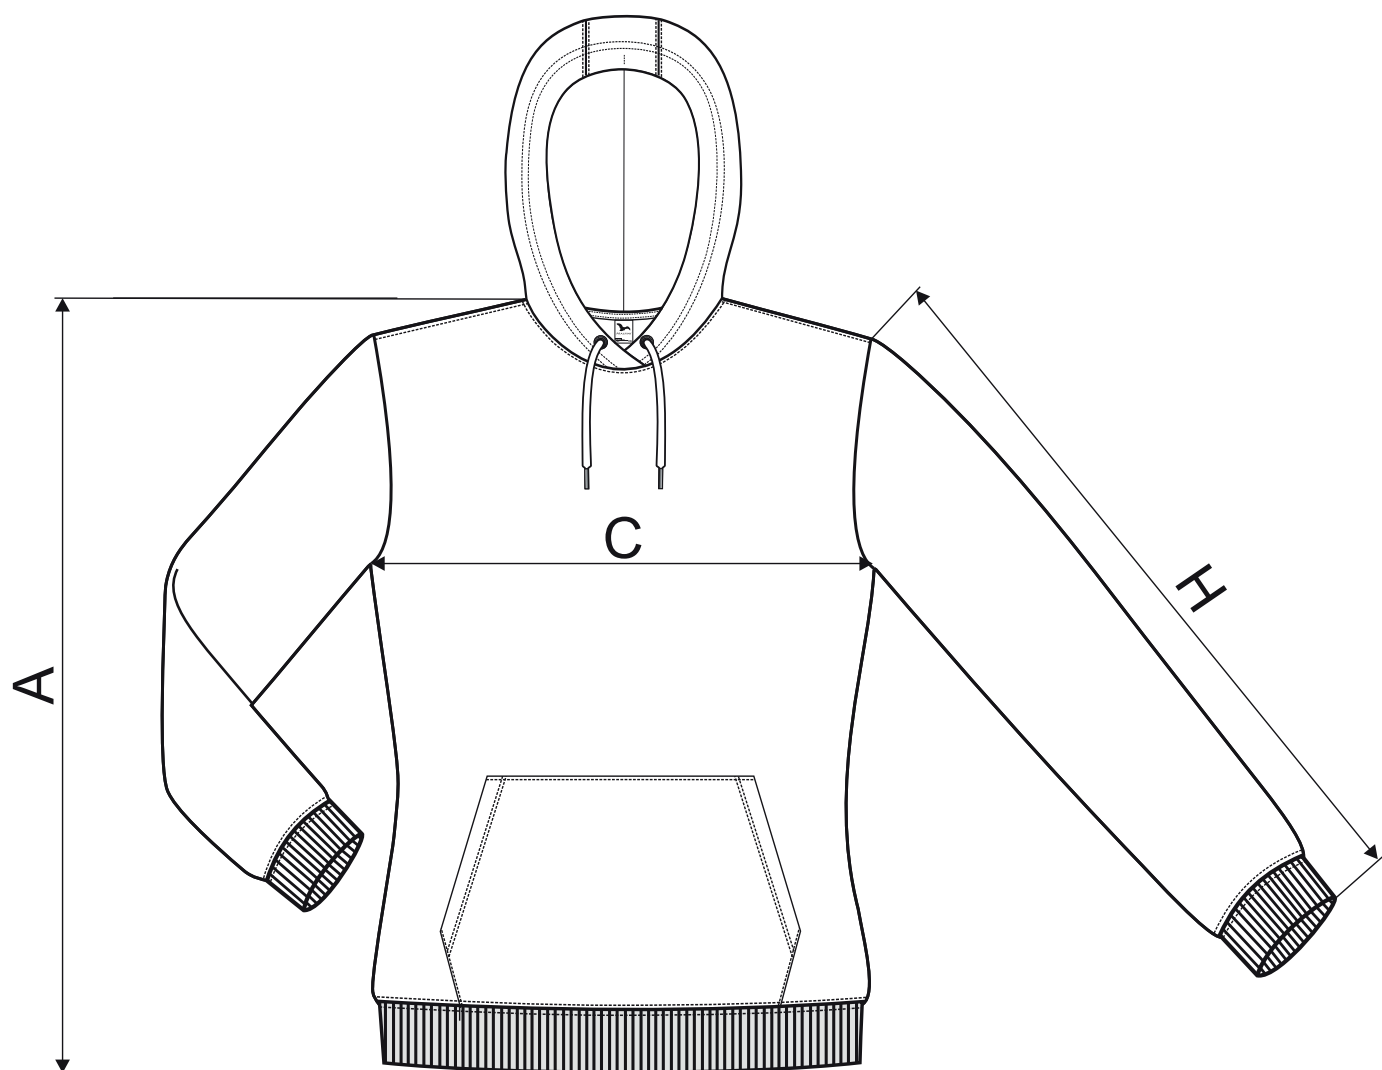

414 Cape ♀

SIZE SPECIFICATION [cm]

size	XS	S	M	L	XL	2XL
A	64	65	67	69	72	75
C	44	48	52	56	61	67
H	61	62	63	64	66	67

All size specifications listed are in cm. Accepted tolerance of up to ± 5%.

STANDARD
100
PG020 153249
OETI