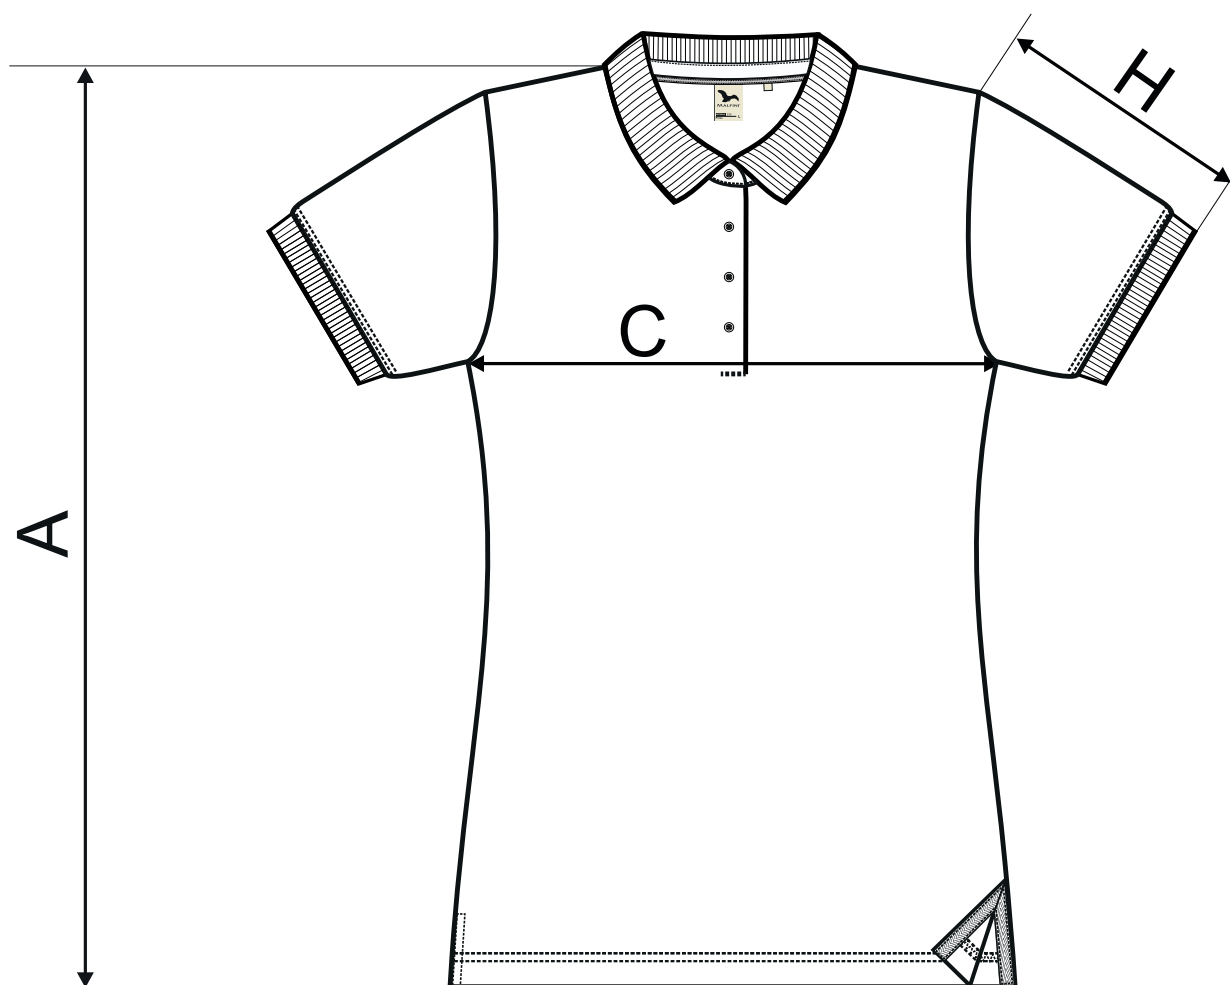

# 235 PRIME ♀

## SIZE SPECIFICATION [cm]

size	XS	S	M	L	XL	2XL
A	62	64	66	68	70	72
C	40	44	48	52	58	64
H	18	19	20	21	22	23

All size specifications listed are in cm. Accepted tolerance of up to ± 5%.

STANDARD  
100  
PG020 153249  
OETI