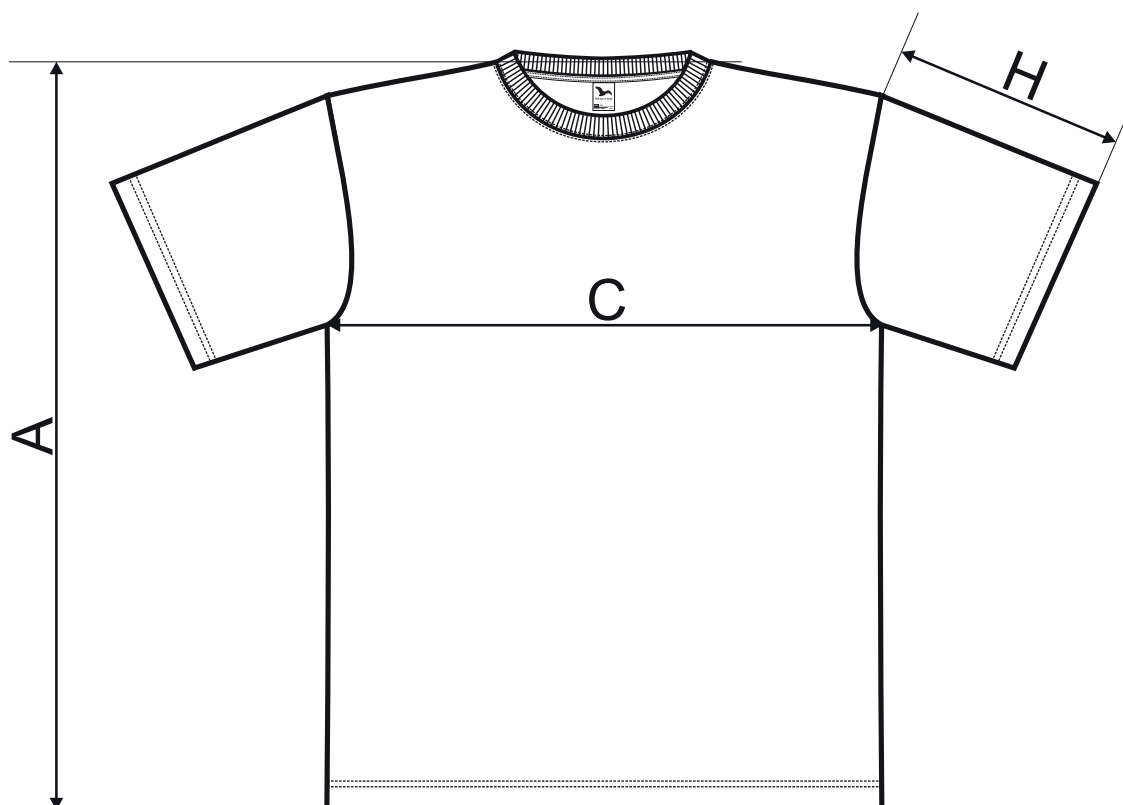

135 Classic New

SIZE SPECIFICATION [cm]

size	4	6	8	10	12
A	42	46	52	58	64
C	33	36	40	42	44
H	10	12	15	15	17

All size specifications listed are in cm. Accepted tolerance of up to $\pm 5\%$.

STANDARD
100
PG020 153249
OETI