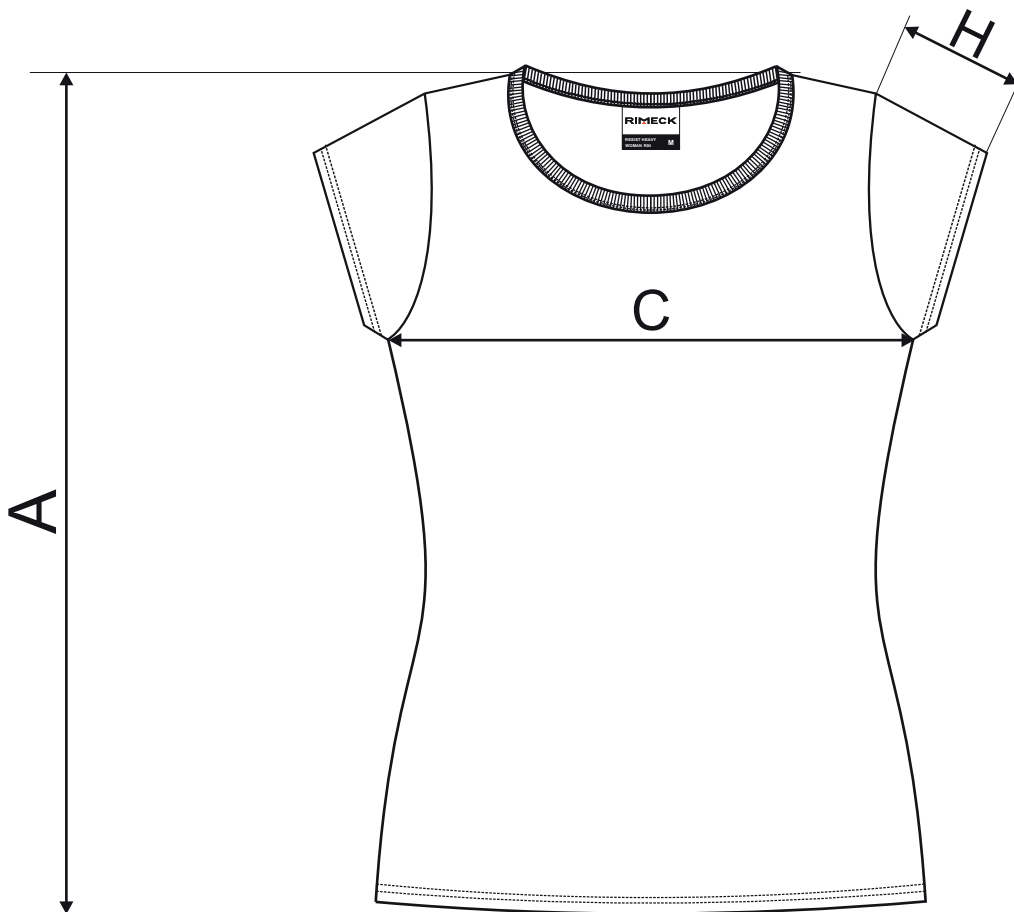

► RESIST HEAVY R04

♀ T-shirt

size [cm]	S	M	L	XL	2XL	3XL
A	61	63	65	68	70	72
C	42	46	50	55	60	65
H	10	11	12	13	14	15

All size specifications listed are in cm. Accepted tolerance of up to +/- 5%.

STANDARD
100
PG020 140670
OETI