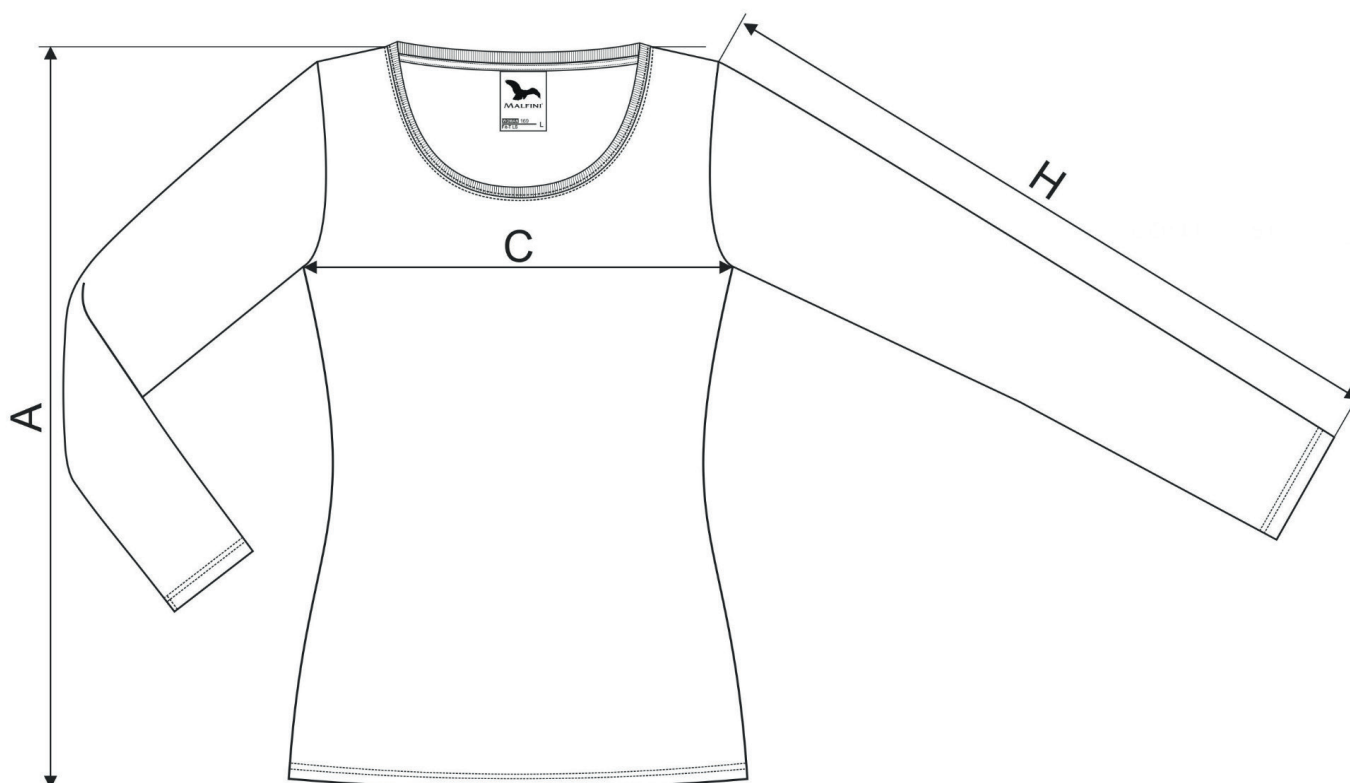

169 Fit-T LS ♀

SIZE SPECIFICATION [cm]

size	XS	S	M	L	XL	2XL	3XL
A	59	61	63	65	67	69	71
C	38	42	46	50	56	62	68
H	56	58	60	62	64	66	68

All size specifications listed are in cm. Accepted tolerance of up to ± 5%.