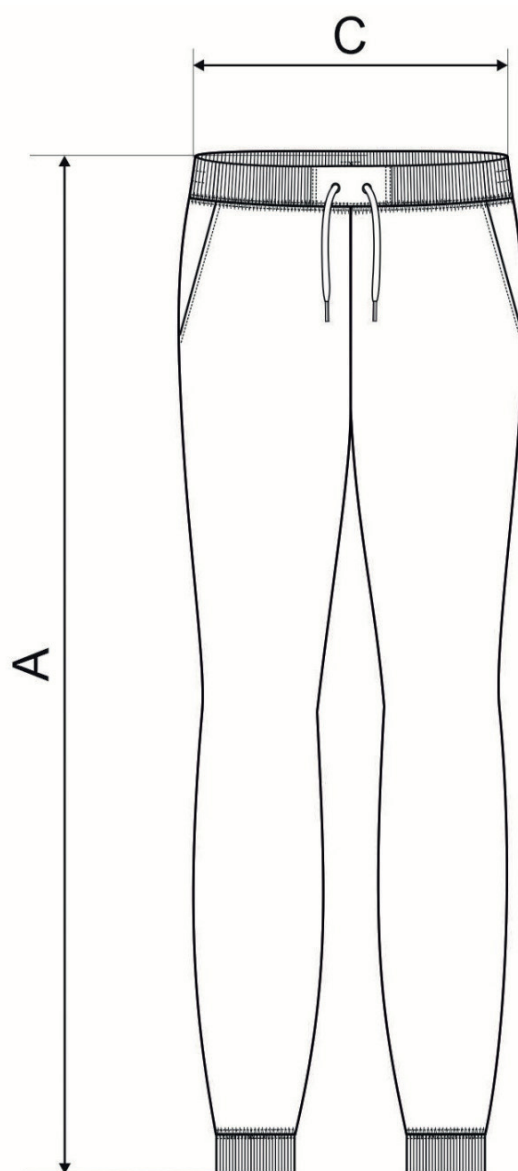

615 Rest ♀

SIZE SPECIFICATION [cm]

size	XS	S	M	L	XL	2XL
A	101	102,5	104	105,5	107	108,5
C	31	35	39	43	48	53

All size specifications listed are in cm. Accepted tolerance of up to ± 5%.

STANDARD
100
PG020 153249
OETI