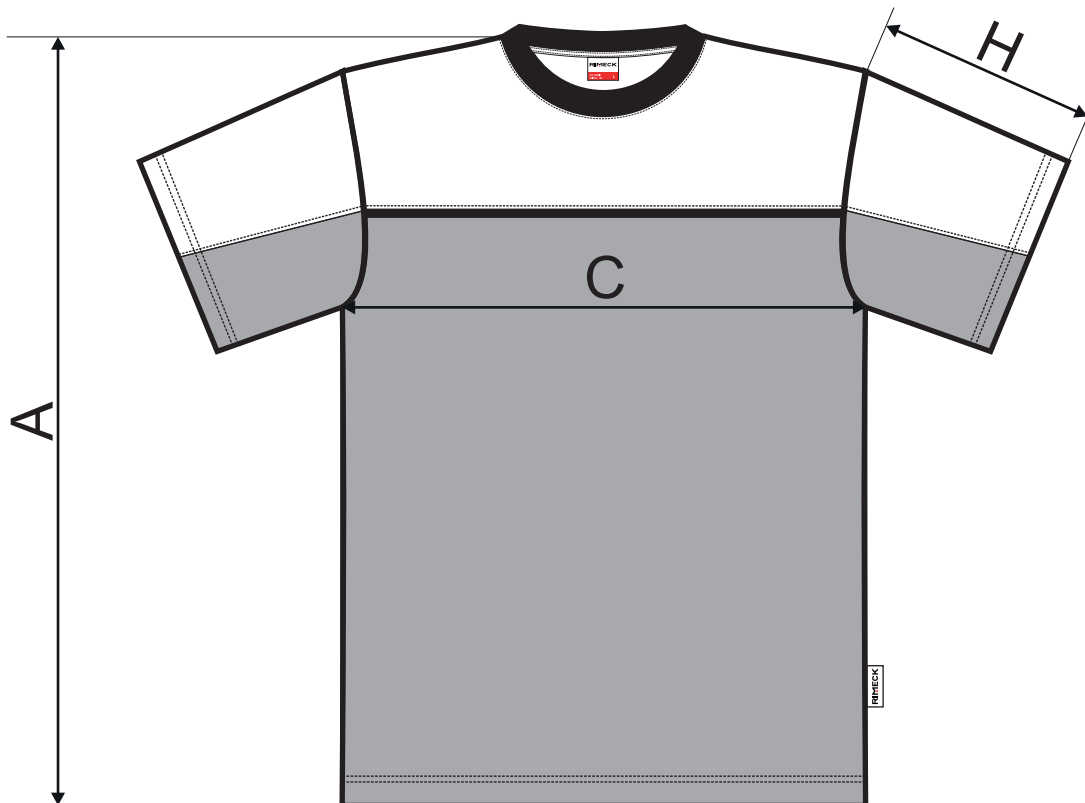

## ► COLORMIX 109

♂ T-shirt

size [cm]	S	M	L	XL	2XL	3XL	4XL
A	70	72	74	76	78	80	82
C	47	51	55	59	63	69	75
H	21	22	23	24	25	26	27

All size specifications listed are in cm. Accepted tolerance of up to +/- 5%.