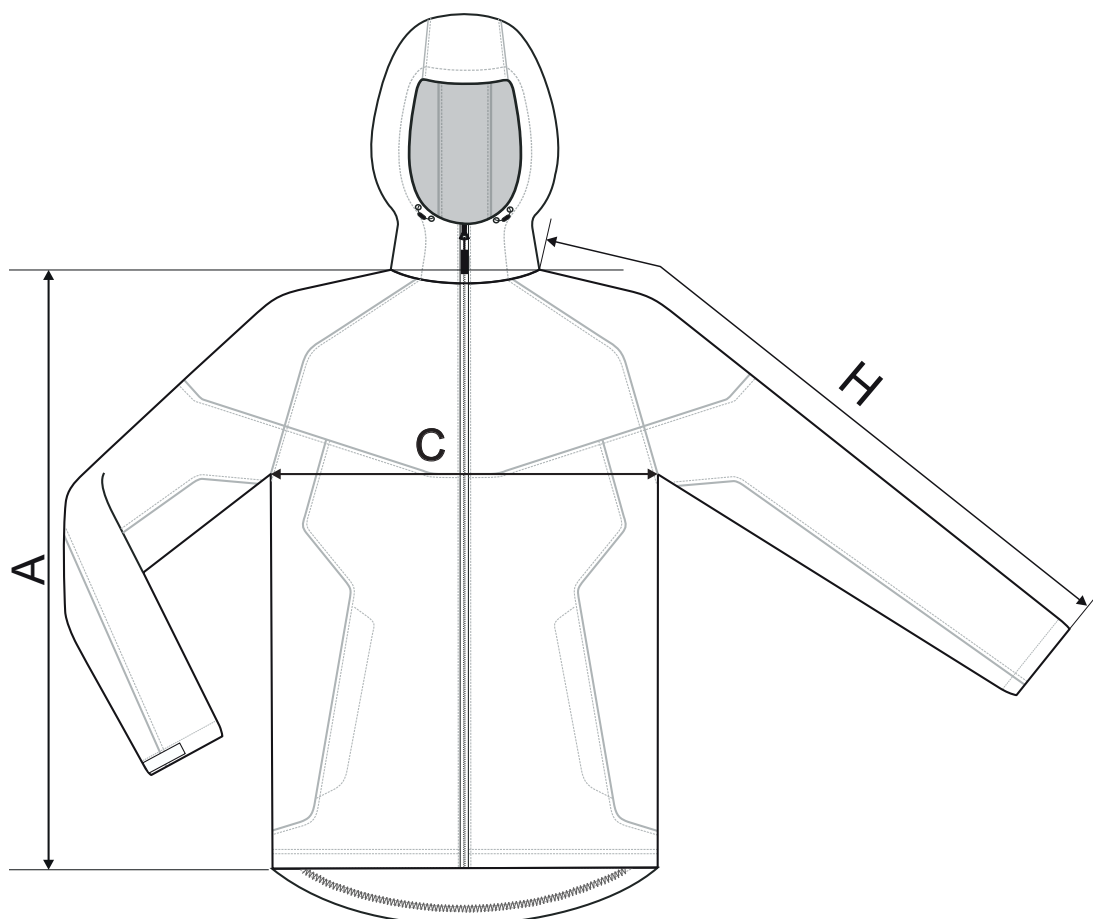

# 515 Cool ♂

## SIZE SPECIFICATION [cm]

size	S	M	L	XL	2XL	3XL
A	68	70	72	74	76	76
C	49	54	59	63	67	73
H	78	80	82	84	86	86

All size specifications listed are in cm. Accepted tolerance of up to ± 5%.

STANDARD  
100  
PG020 153249  
OETI