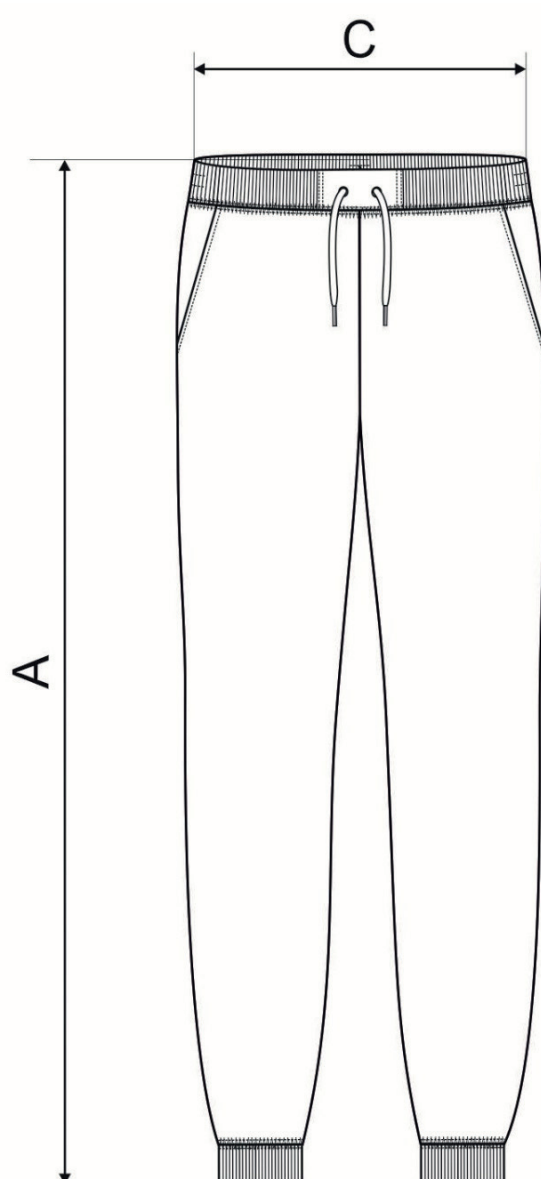

614 Rest ♂

SIZE SPECIFICATION [cm]

size	S	M	L	XL	2XL	3XL
A	107,5	109	110,5	112	113,5	115
C	32	36	40	44	48	52

All size specifications listed are in cm. Accepted tolerance of up to $\pm 5\%$.

STANDARD
100
PG020 153249
OETI