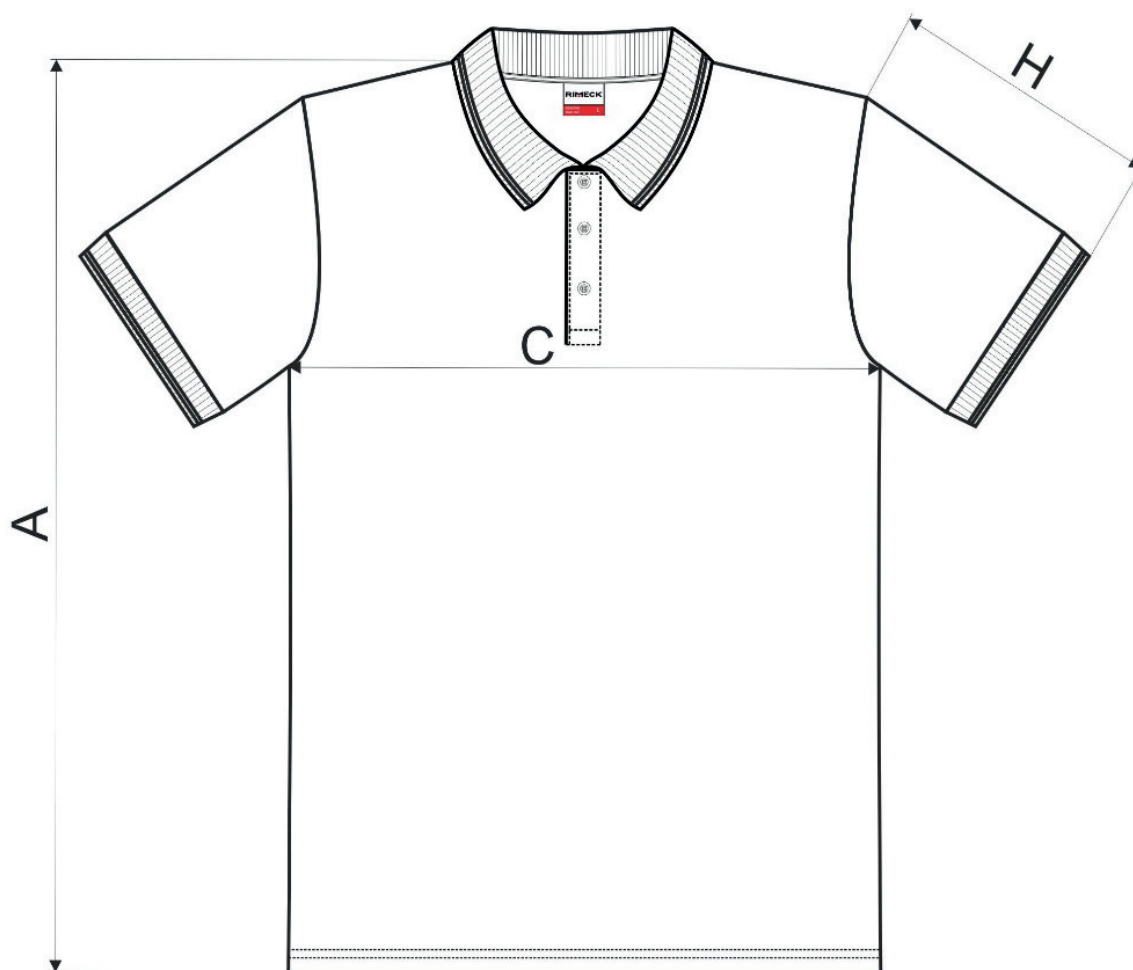

► RESERVE R22

♂ Polo Shirt

size [cm]	S	M	L	XL	2XL	3XL
A	71	73,5	76	78,5	81	83
C	46	50	54	58	62	68
H	22	23	24	25	26	27

All size specifications listed are in cm. Accepted tolerance of up to +/- 5%.

STANDARD
100
PG020 140670
OETI

Ostatní / Other colours:

Barva 12 / Colour 12: