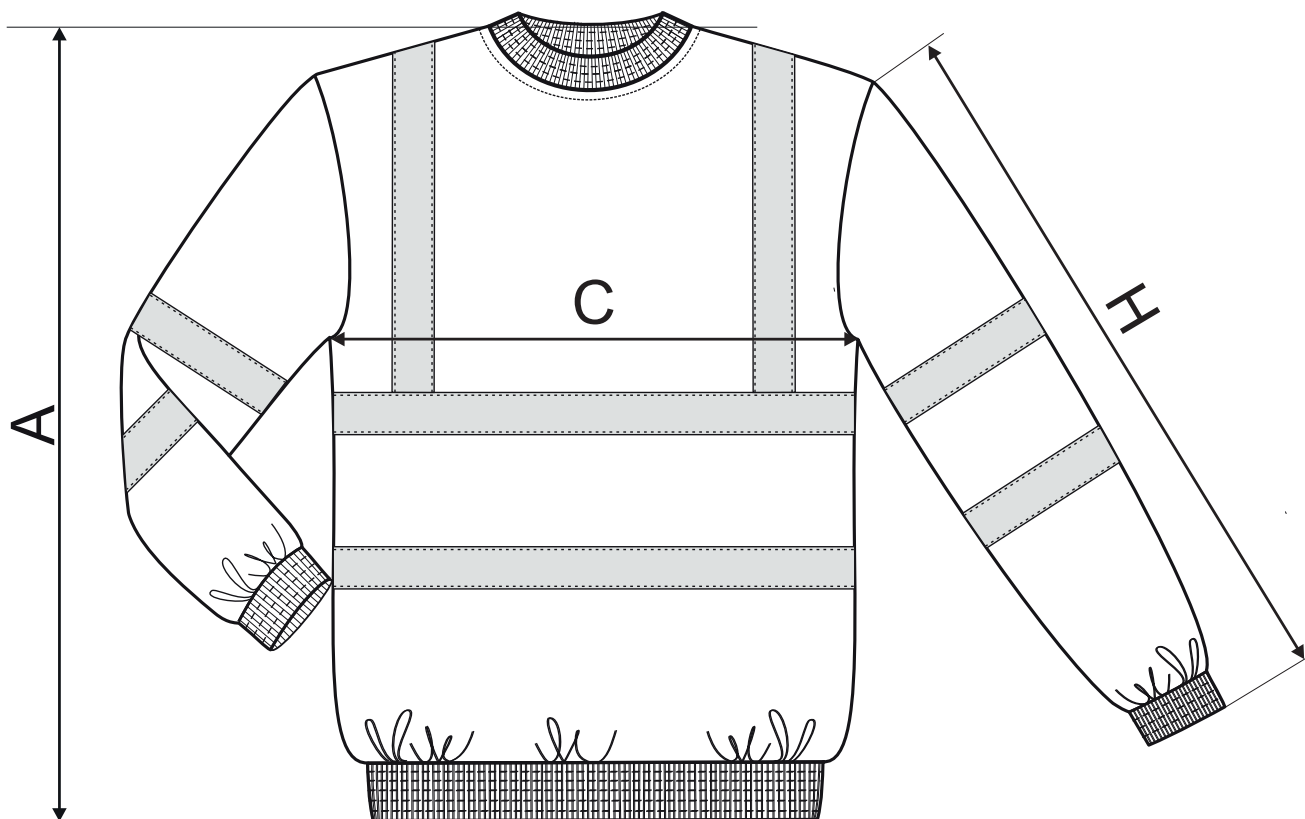

▶ HV ESSENTIAL 4V6

♂ Working jacket

size [cm]	M	L	XL	2XL	3XL
A	72	74	76	78	80
C	58	62	66	70	74
H	63	64	65,5	67	68,5

All size specifications listed are in cm. Accepted tolerance of up to +/- 5%.

STANDARD
100
PG020 140670
OETI