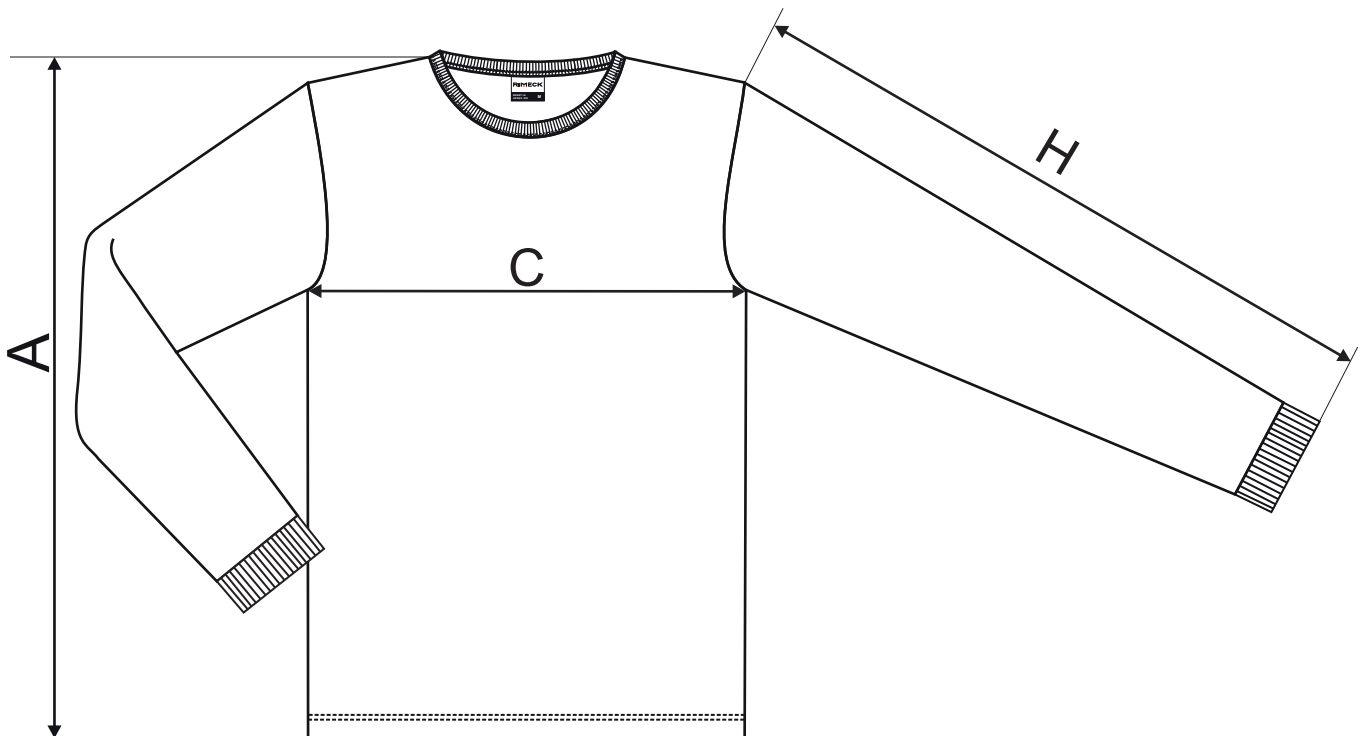

## ► RESIST LS R05

♂ T-shirt

size [cm]	S	M	L	XL	2XL	3XL
A	69	71	74	77	80	83
C	47	51	55	60	65	71
H	63	65	67	69	70	71

All size specifications listed are in cm. Accepted tolerance of up to +/- 5%.

STANDARD  
100  
PG020 140670  
OETI