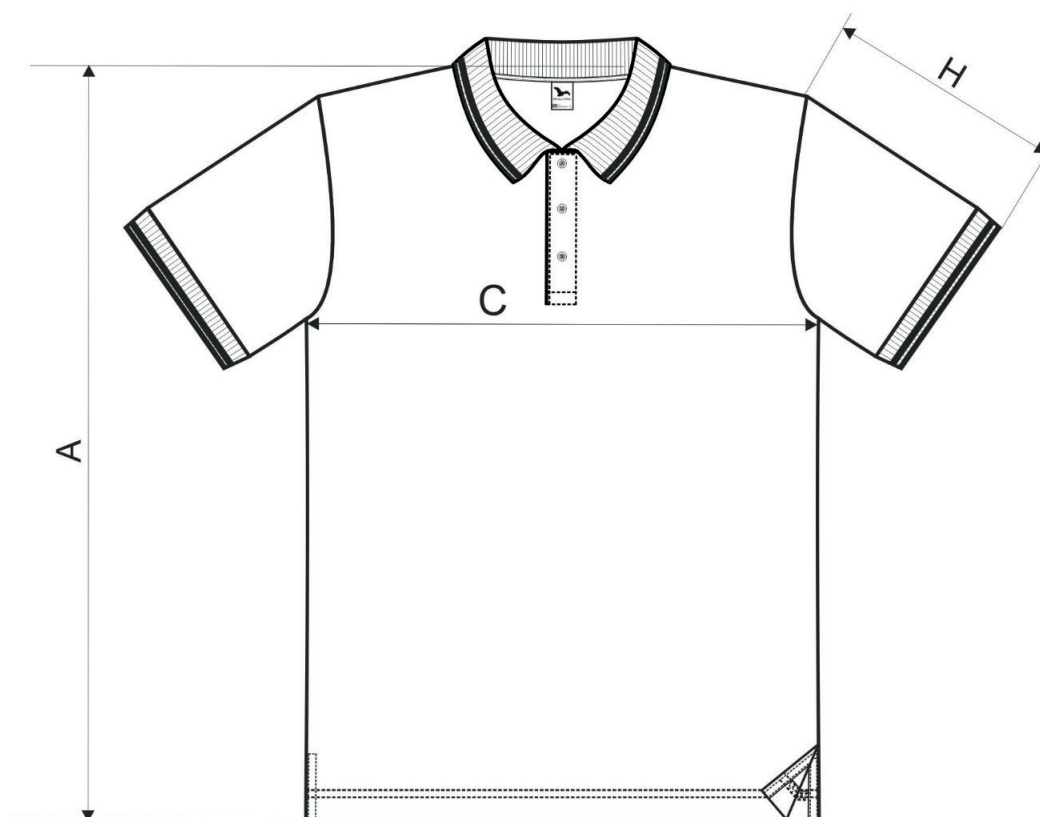

232 Focus ♂

SIZE SPECIFICATION [cm]

size	S	M	L	XL	2XL	3XL
A	71	73,5	76	78,5	81	83
C	46	50	54	58	62	68
H	22	23	24	25	26	27

All size specifications listed are in cm. Accepted tolerance of up to ± 5%.

STANDARD
100
PG020 153249
OETI