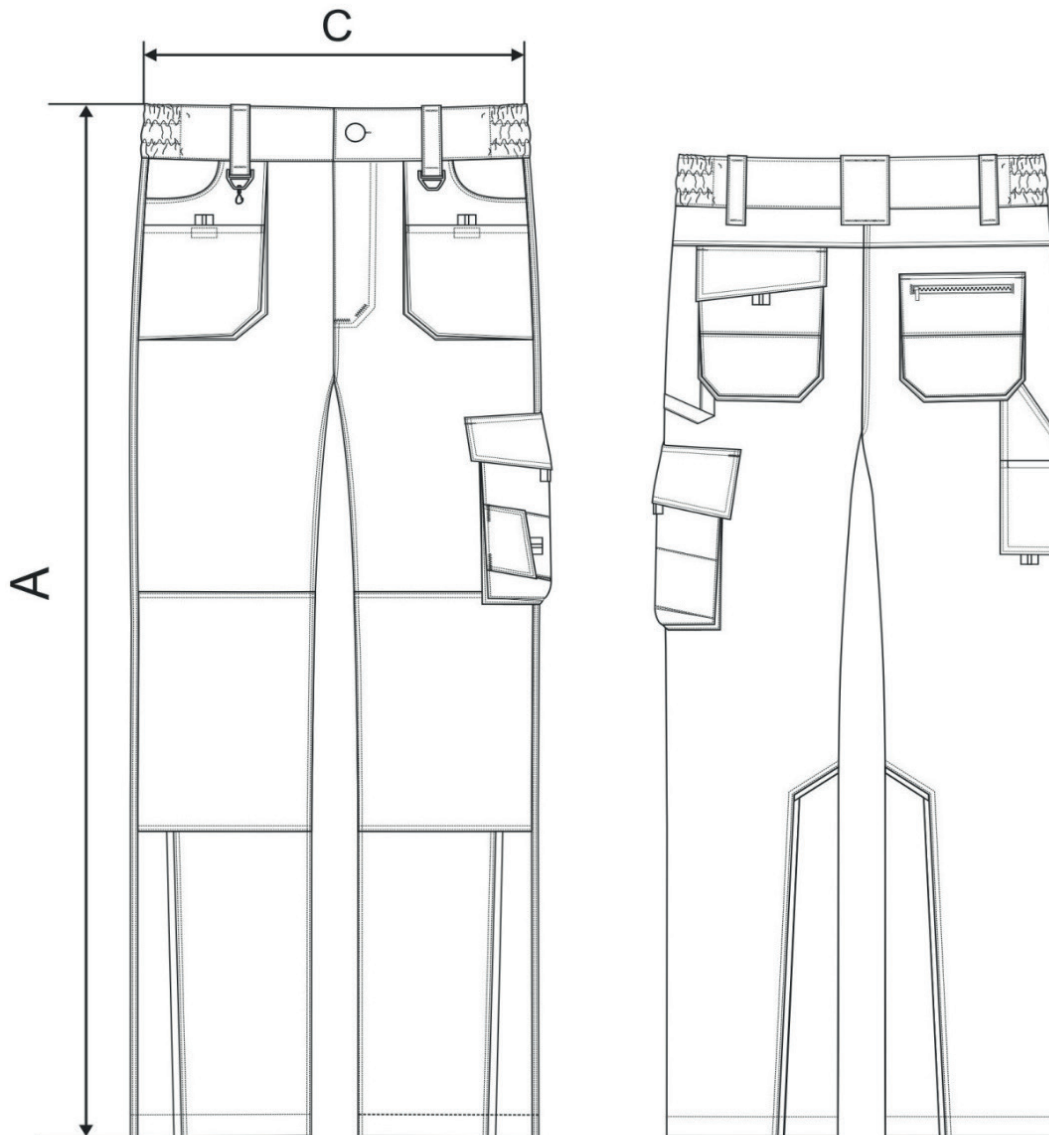

## ▶ RANGER W03

♂ Working trousers

EU size	44 - 46	48 - 50	52 - 54	56 - 58	60 - 62
International size	S	M	L	XL	2XL
FR size	38-40	42-44	46-48	50-52	54-56
A	104	107	109,5	112	114,5
C	38	42	46	50	55

All size specifications listed are in cm. Accepted tolerance of up to +/- 5%.