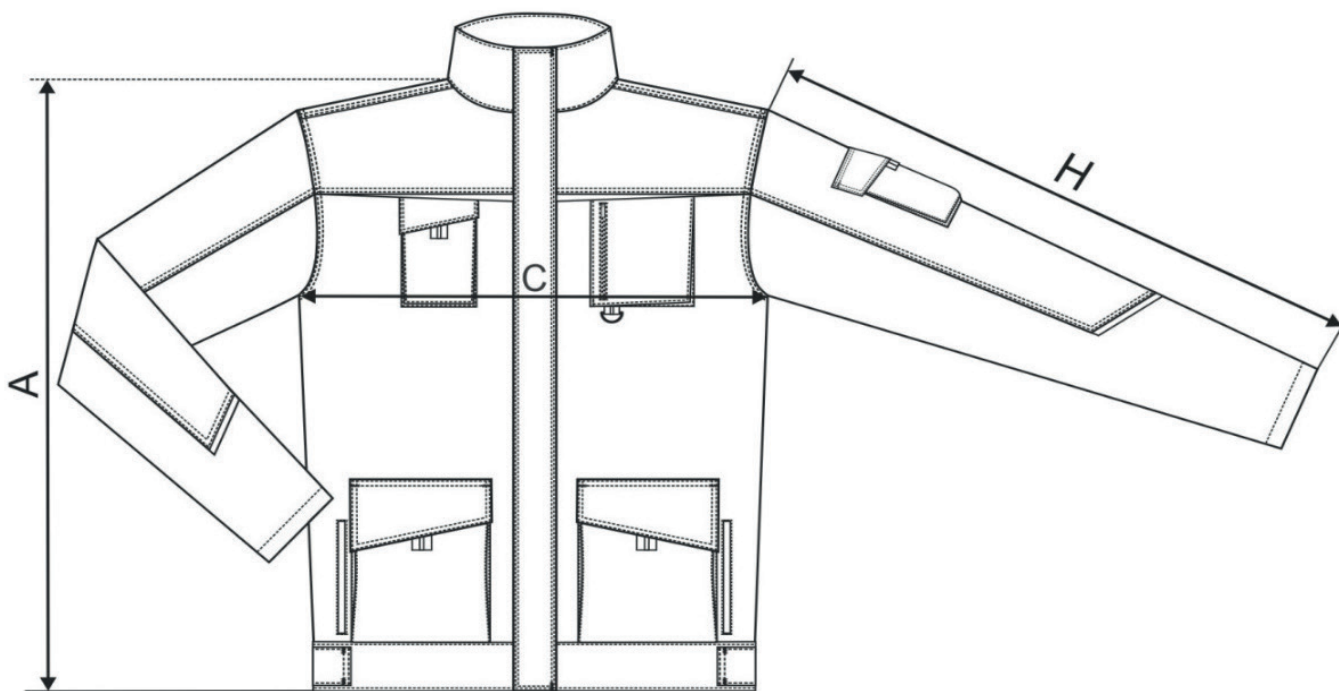

▶ RANGER W53

♂ Working jacket

size [cm]	44 - 46	48 - 50	52 - 54	56 - 58	60 - 62
A	72	74	76	78	80
C	54	58	62	66	71
H	64	66	68	70	72

All size specifications listed are in cm. Accepted tolerance of up to +/- 5%.