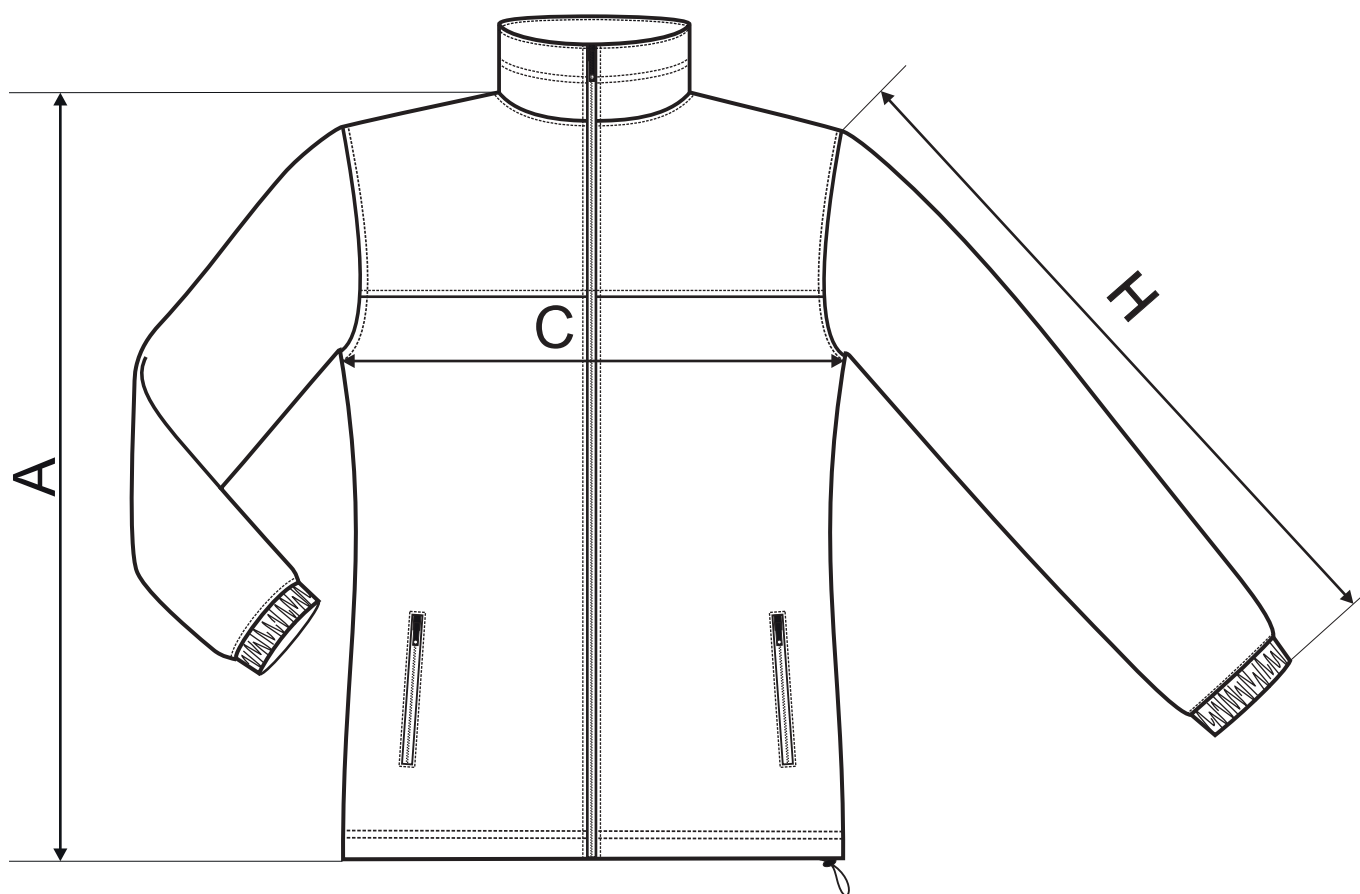

▶ JACKET 504

♀ Fleece

size [cm]	XS	S	M	L	XL	2XL
A	62	63	65	66	68	71
C	44	48	52	56	62	68
H	61	61	62	62	63	64

All size specifications listed are in cm. Accepted tolerance of up to +/- 5%.

STANDARD
100
PG020 140670
OETI