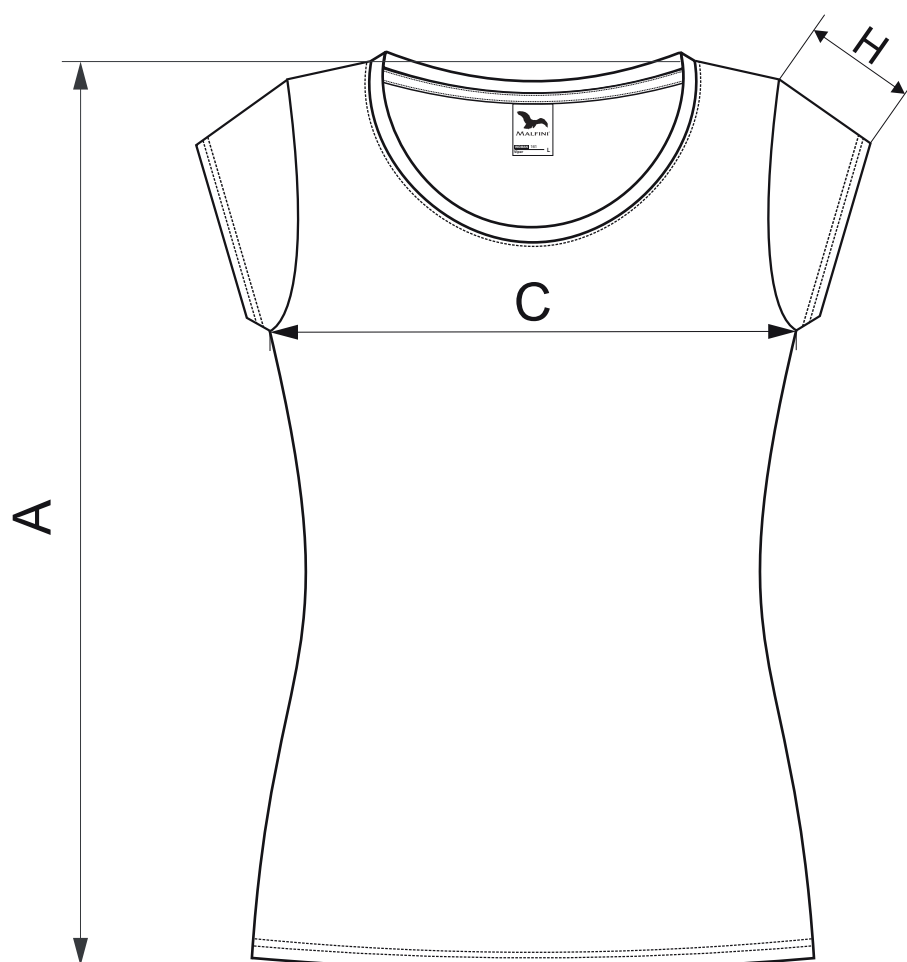

# 161 Viper ♀

## SIZE SPECIFICATION [cm]

size	XS	S	M	L	XL	2XL
A	61	62	63	65	67	69
C	40	43	46	50	55	61
H	9	10	11	12	13	14

All size specifications listed are in cm. Accepted tolerance of up to ± 5%.

Barva 12 / Colour 12: