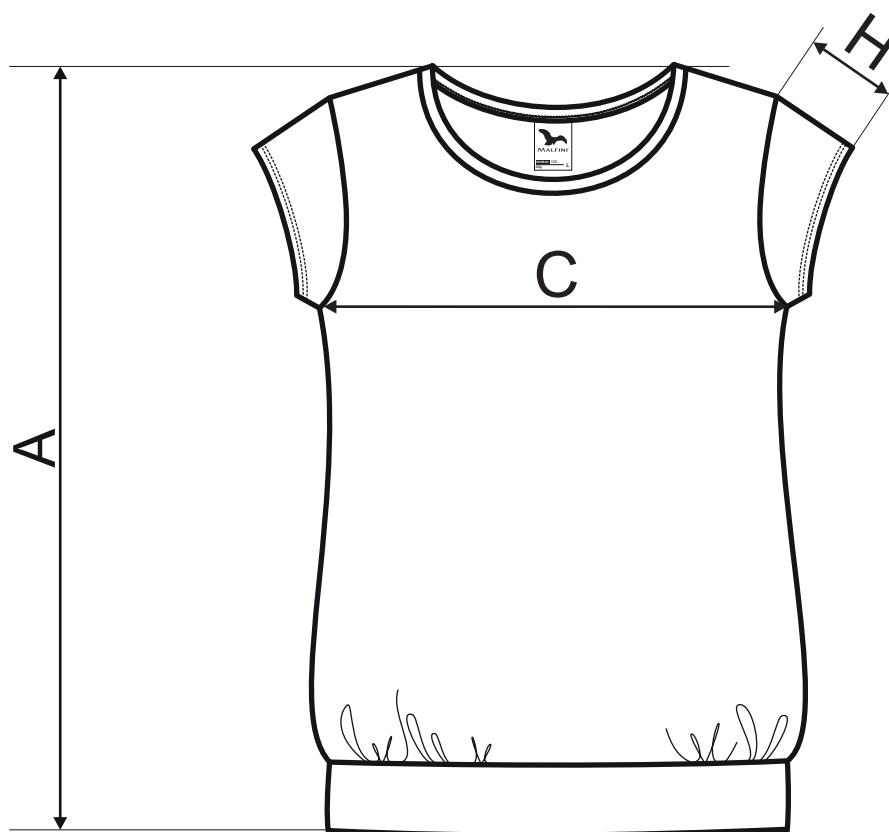

120 city ♀

SIZE SPECIFICATION [cm]

size	XS	S	M	L	XL	2XL	3XL
A	62	64	66	68	70	71	72
C	43	45	49	53	58	64	70
H	9	10	11	12	13	13	14

All size specifications listed are in cm. Accepted tolerance of up to ± 5%.

Barva 12 / Colour 12:

Ostatní / Other colours: