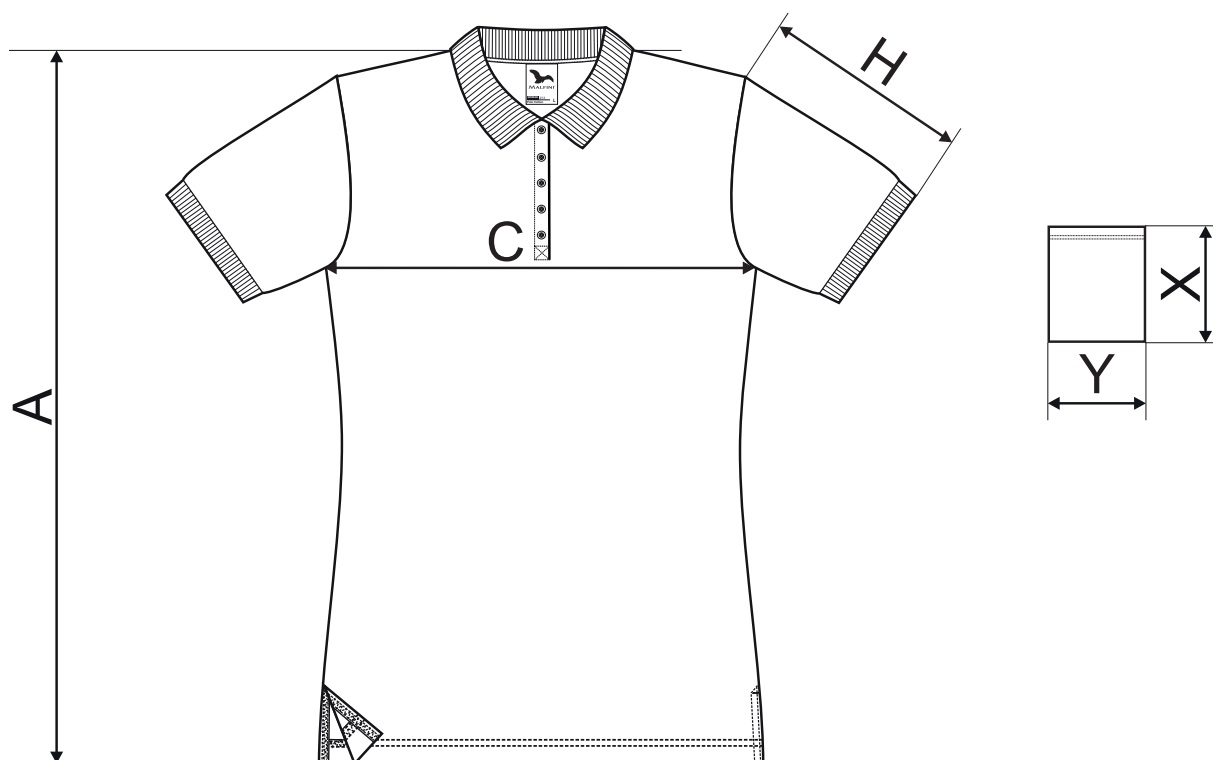

213 Cotton ♀

SIZE SPECIFICATION [cm]

size	XS	S	M	L	XL	2XL
A	63	65	67	69	71	73
C	38	42	46	50	55	61
H	15,5	16	16,5	17	17,5	18
X	10,5	10,5	10,5	10,5	10,5	10,5
Y	9	9	9	9	9	9

All size specifications listed are in cm. Accepted tolerance of up to ± 5%.