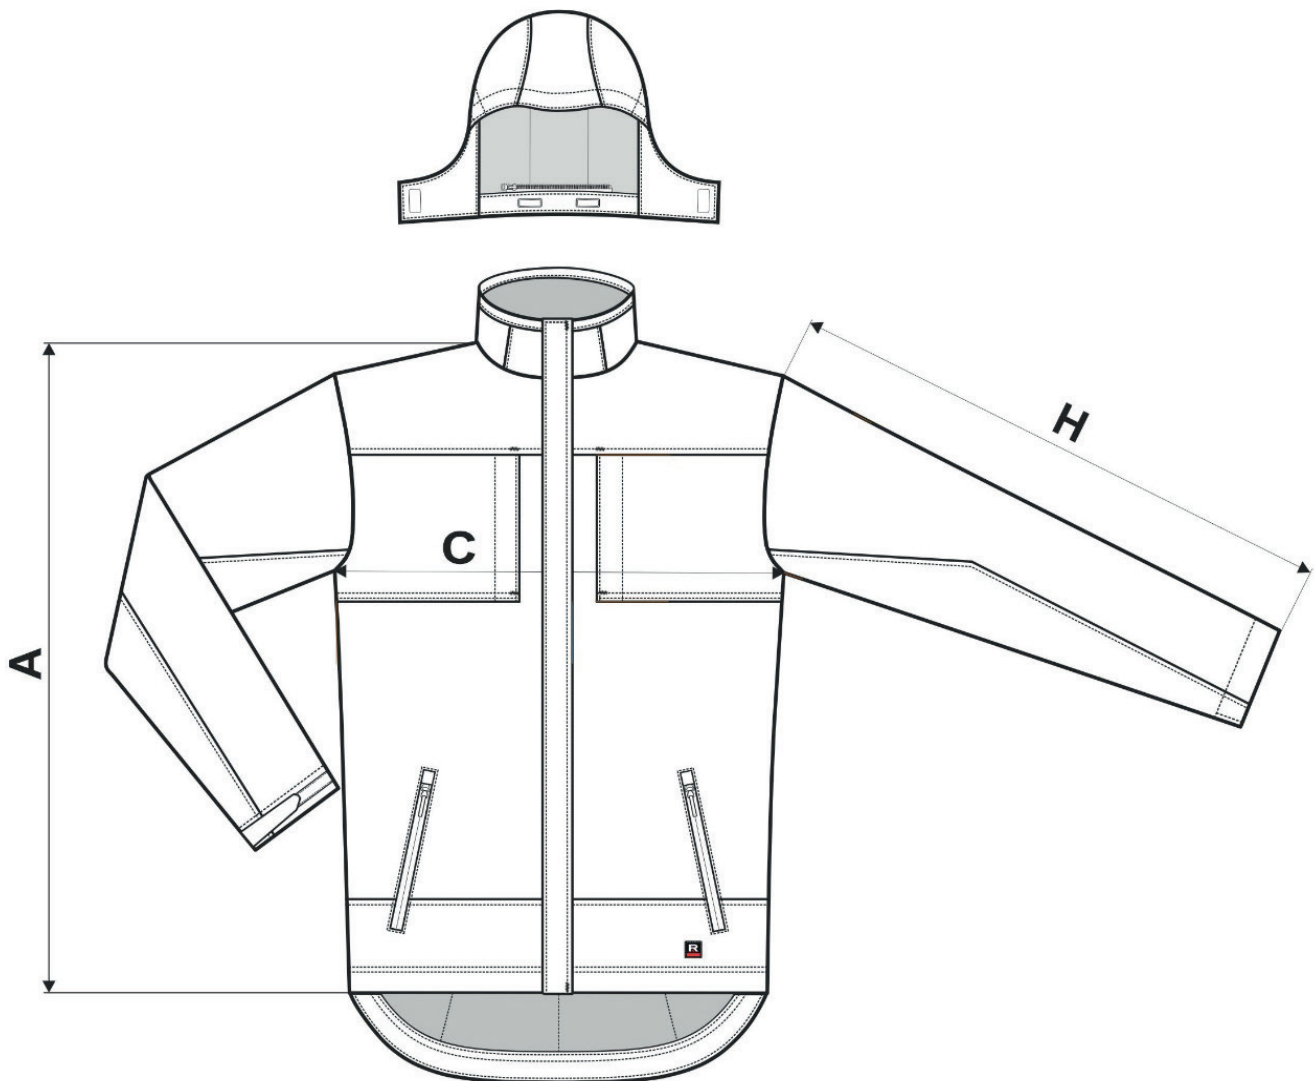

## ▶ VERTEX CAMO W56

♂ Winter Softshell Jacket

size [cm]	S	M	L	XL	2XL	3XL
A	71,5	74	76,5	79	81,5	84
C	58	62	66	70	76	82
H	64,5	66	67,5	69	70,5	72

All size specifications listed are in cm. Accepted tolerance of up to +/- 5%.