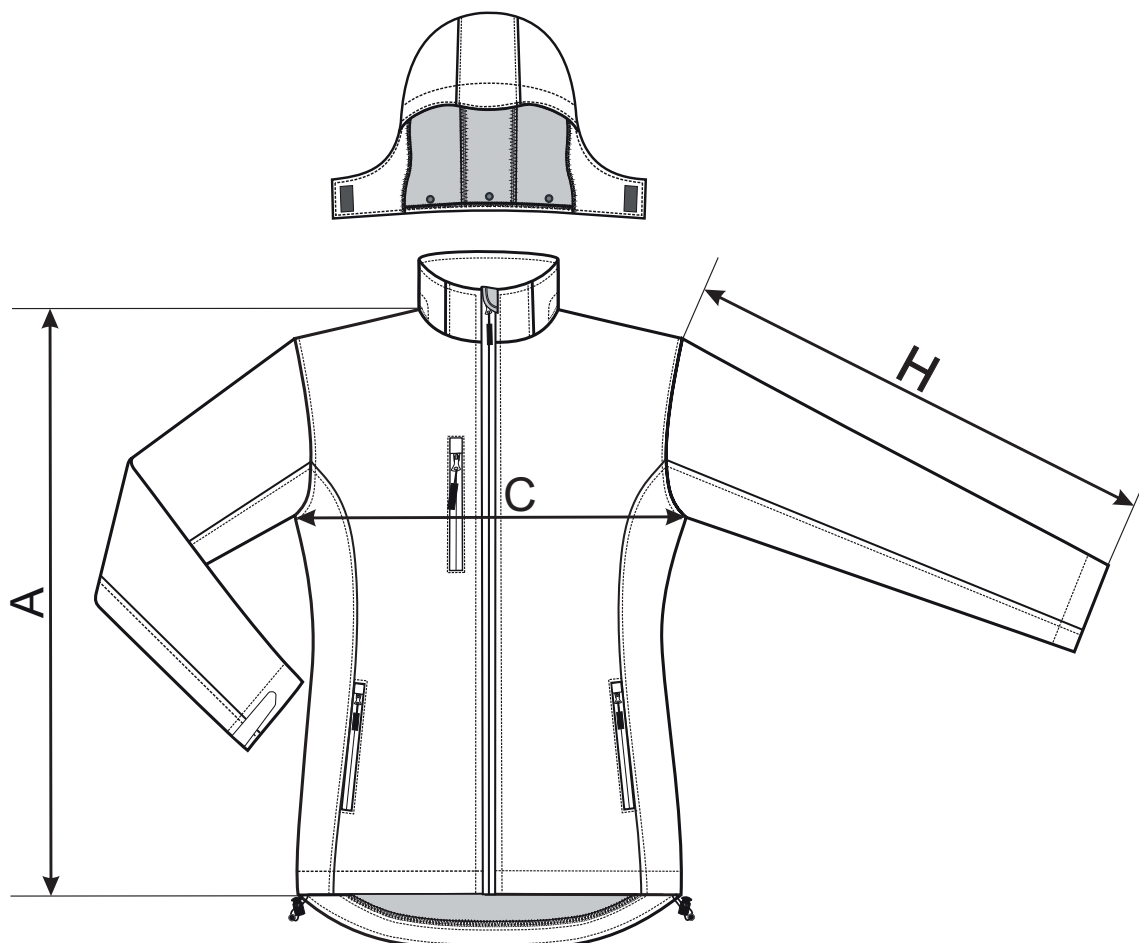

521 Performance ♀

SIZE SPECIFICATION [cm]

size	XS	S	M	L	XL	2XL
A	61	63	65	67,5	70	71
C	46	50	54	58	64	70
H	58	59	60	61	63	64

All size specifications listed are in cm. Accepted tolerance of up to ± 5%.

STANDARD
100
PG020 153249
OETI