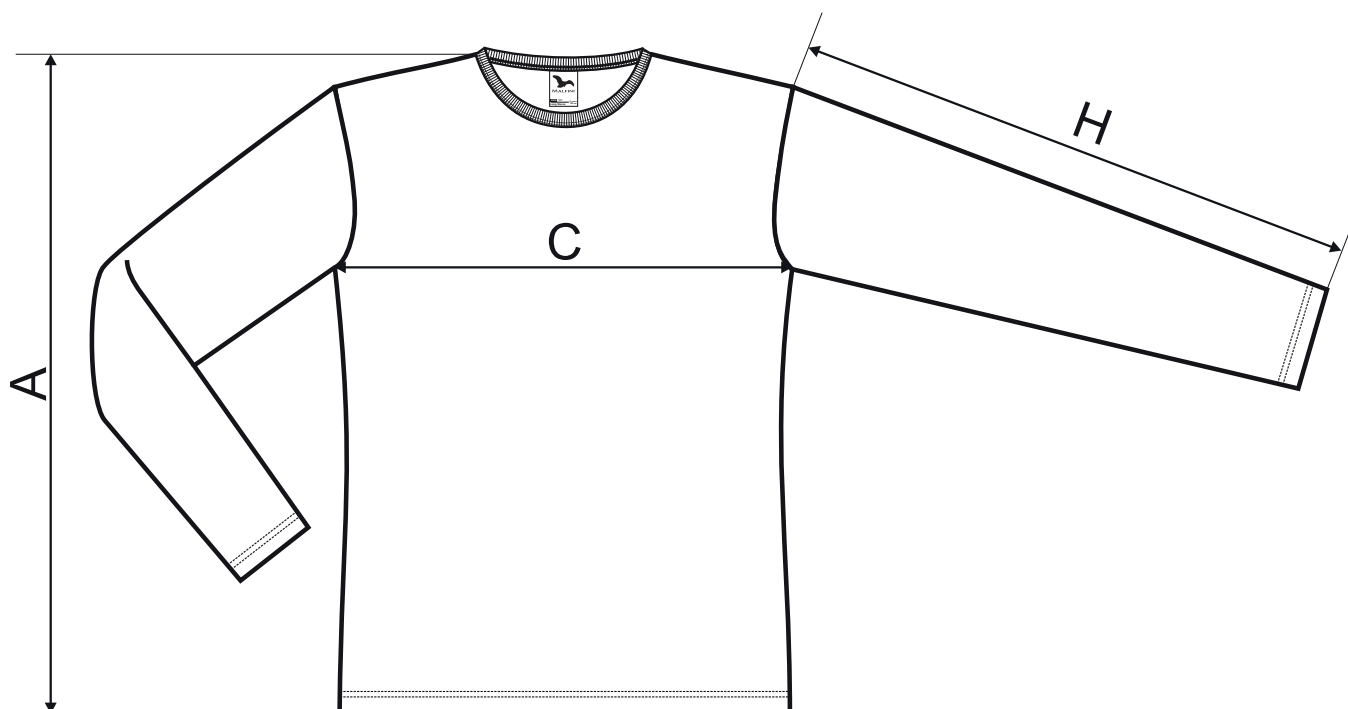

121 FIT-T LS

SIZE SPECIFICATION [cm]

size	4	6	8	10	12
A	43	46	52	58	64
C	32	35	38	41	44
H	41	44,5	48	52,5	57

All size specifications listed are in cm. Accepted tolerance of up to $\pm 5\%$.

Barva 12 / Colour 12: