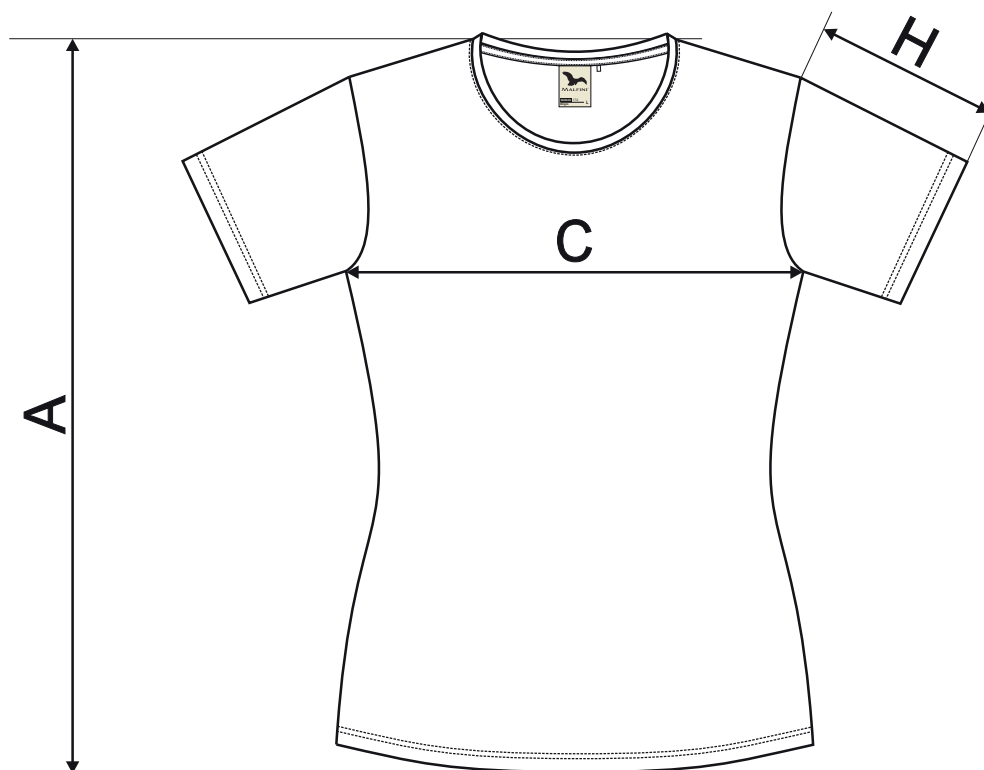

172 Origin ♀

SIZE SPECIFICATION [cm]

size	XS	S	M	L	XL	2XL
A	60	62	64	66	68	70
C	38	42	46	50	55	61
H	14	15	16	17	18	19

All size specifications listed are in cm. Accepted tolerance of up to $\pm 5\%$.

STANDARD
100
PG020 153249
OETI