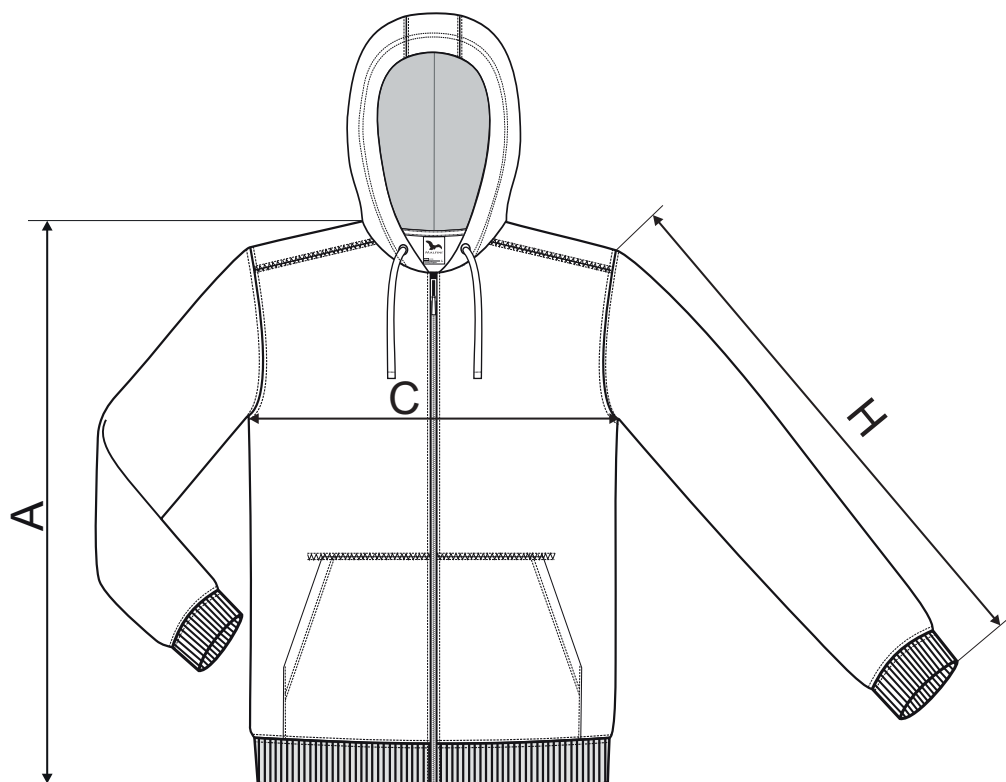

# 410 Trendy Zipper ♂

## SIZE SPECIFICATION [cm]

**NEW**

size	S	M	L	XL	2XL	3XL
<b>A</b>	72	74	76	78	80	82
<b>C</b>	52	56	60	64	69	75
<b>H</b>	67	68	69	70	71	72

## SIZE SPECIFICATION [cm]

**ORIGINAL**

size	S	M	L	XL	2XL	3XL
<b>A</b>	69	72	74	76	78	80
<b>C</b>	51	55	60	64	68	72
<b>H</b>	62	63	65	67	69	71

All size specifications listed are in cm. Accepted tolerance of up to ± 5%.