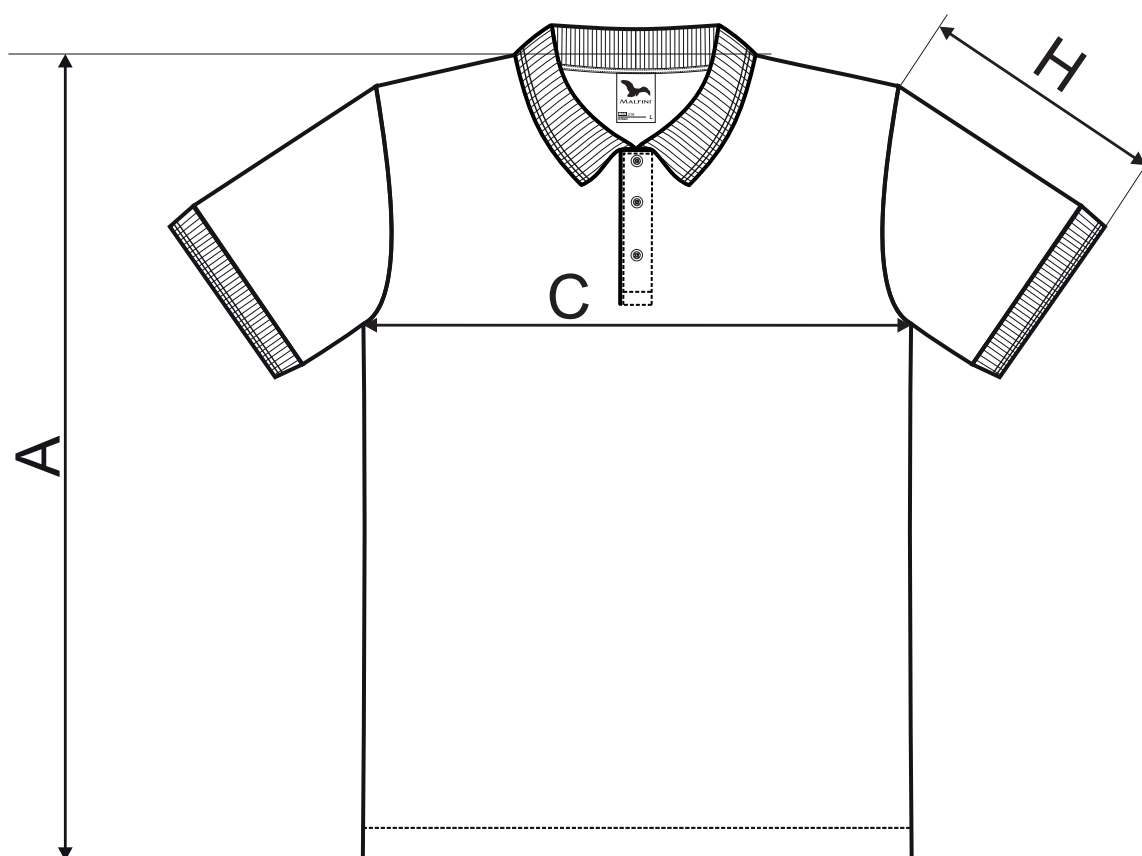

219 Urban ♂

SIZE SPECIFICATION [cm]

size	S	M	L	XL	2XL	3XL
A	69	73	77	80	82	83
C	48	52	55	58	61	65
H	20	22	24	26	28	29

All size specifications listed are in cm. Accepted tolerance of up to $\pm 5\%$.

STANDARD
100
PG020 153249
OETI