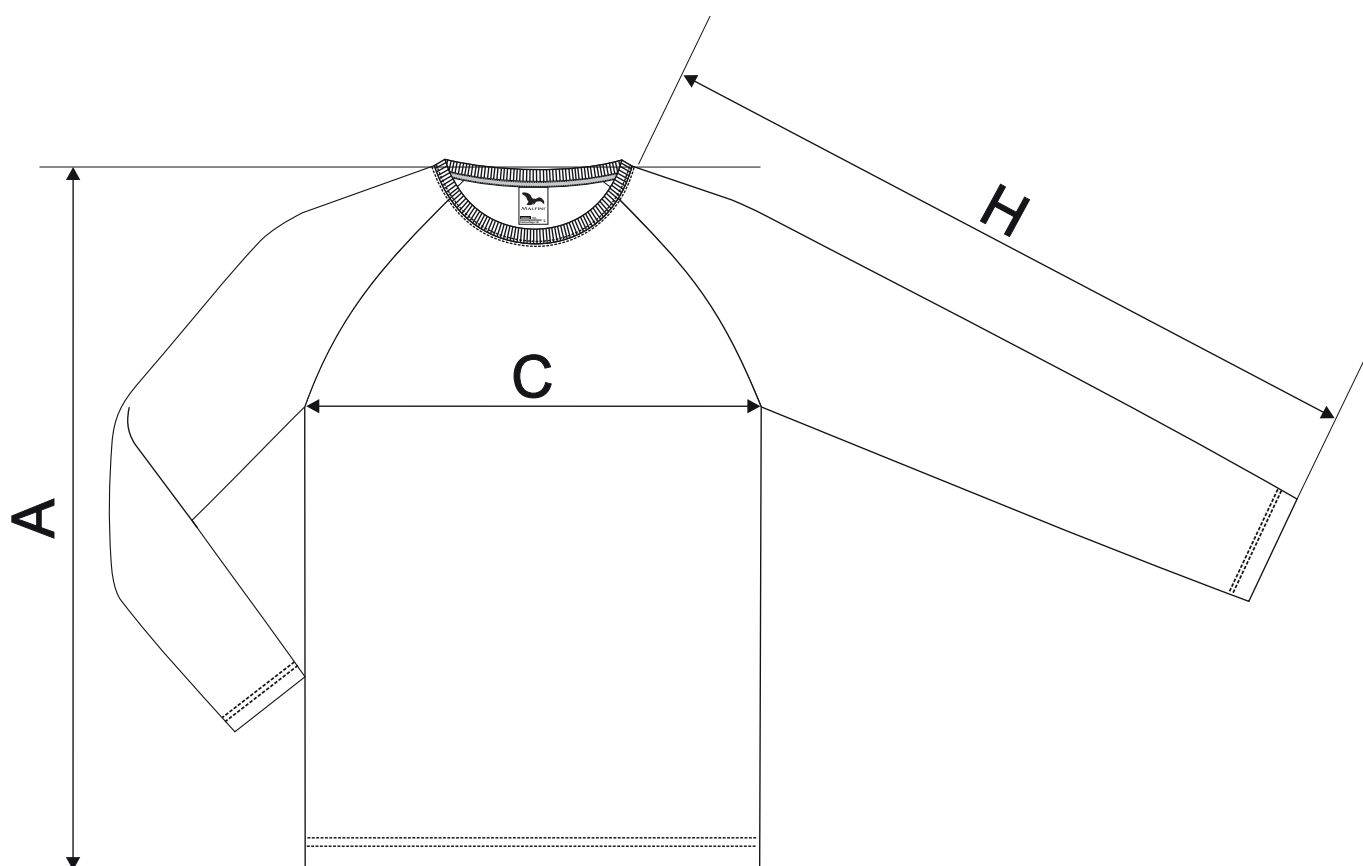

166 CamouflageLS

SIZE SPECIFICATION [cm]

size	XS	S	M	L	XL	2XL	3XL
A	67	69	71	74	77	80	83
C	41	45	49	53	59	65	71
H	72	74	76	78	80	82	84

All size specifications listed are in cm. Accepted tolerance of up to ± 5%.