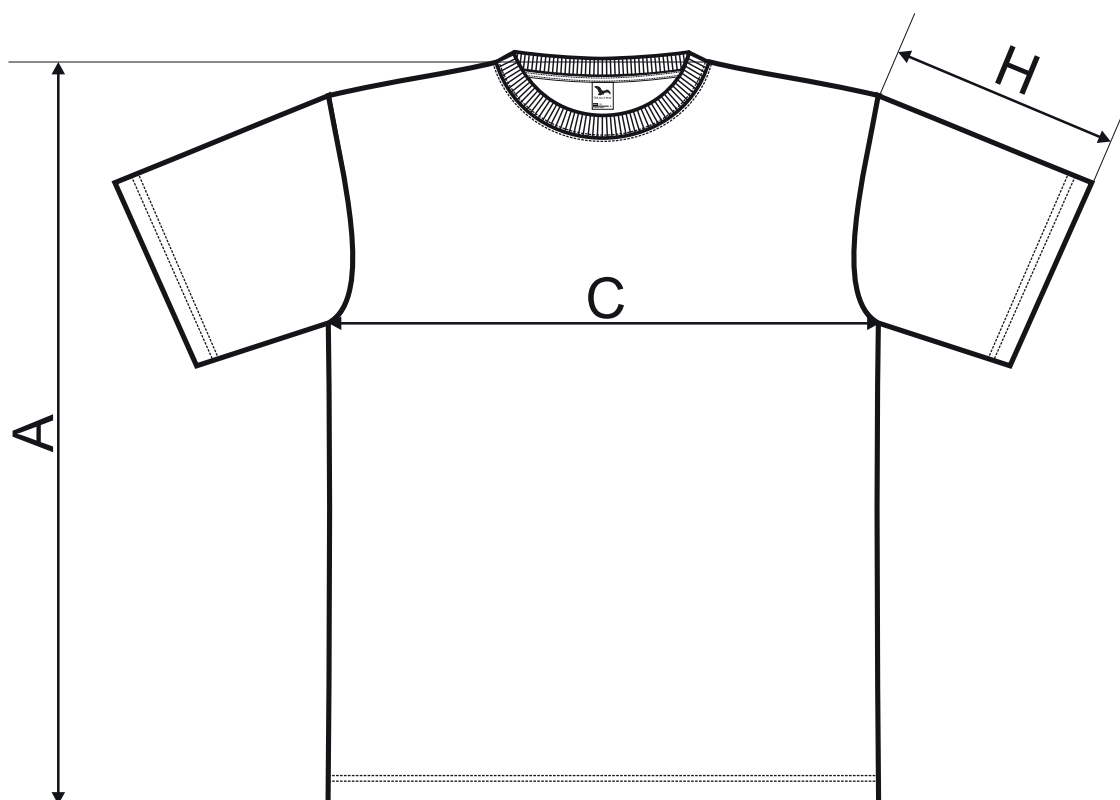

# 132 Classic New ♂

## SIZE SPECIFICATION [cm]

size	S	M	L	XL	2XL	3XL
A	70	72	74	76	78	81
C	47	51	55	58	64	70
H	21	22	23	24	25	26

All size specifications listed are in cm. Accepted tolerance of up to  $\pm 5\%$ .

STANDARD  
100  
PG020 153249  
OETI