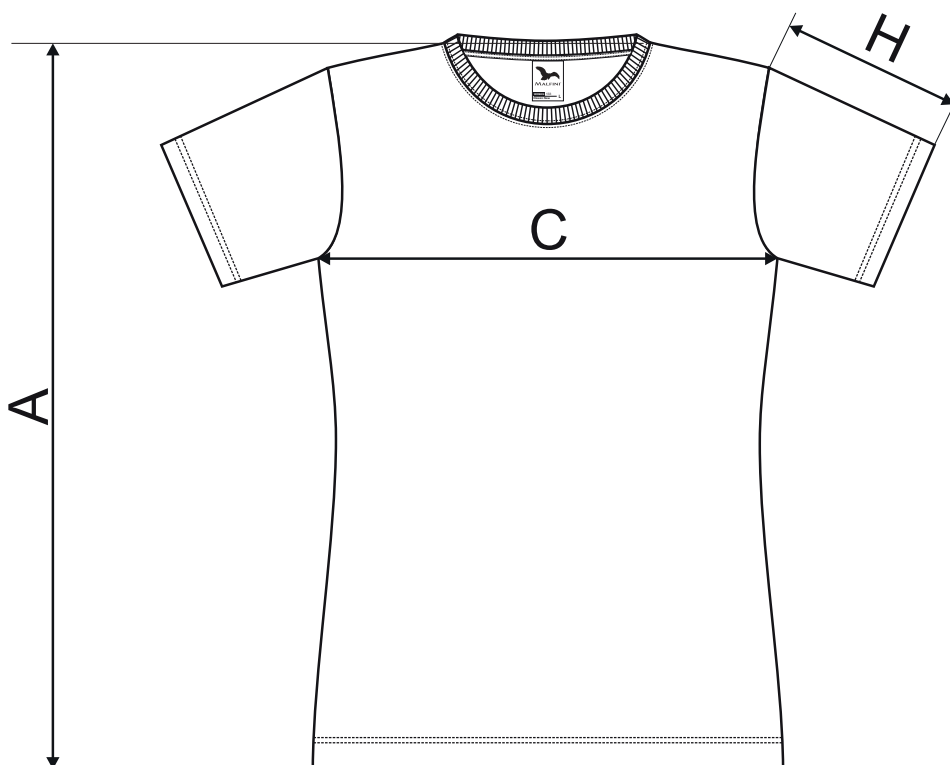

133 Classic New ♀

SIZE SPECIFICATION [cm]

size	XS	S	M	L	XL	2XL
A	62	64	66	68,5	71	73,5
C	40	44	48	52	58	64
H	15,5	16,5	17,5	18,5	19,5	20,5

All size specifications listed are in cm. Accepted tolerance of up to $\pm 5\%$.