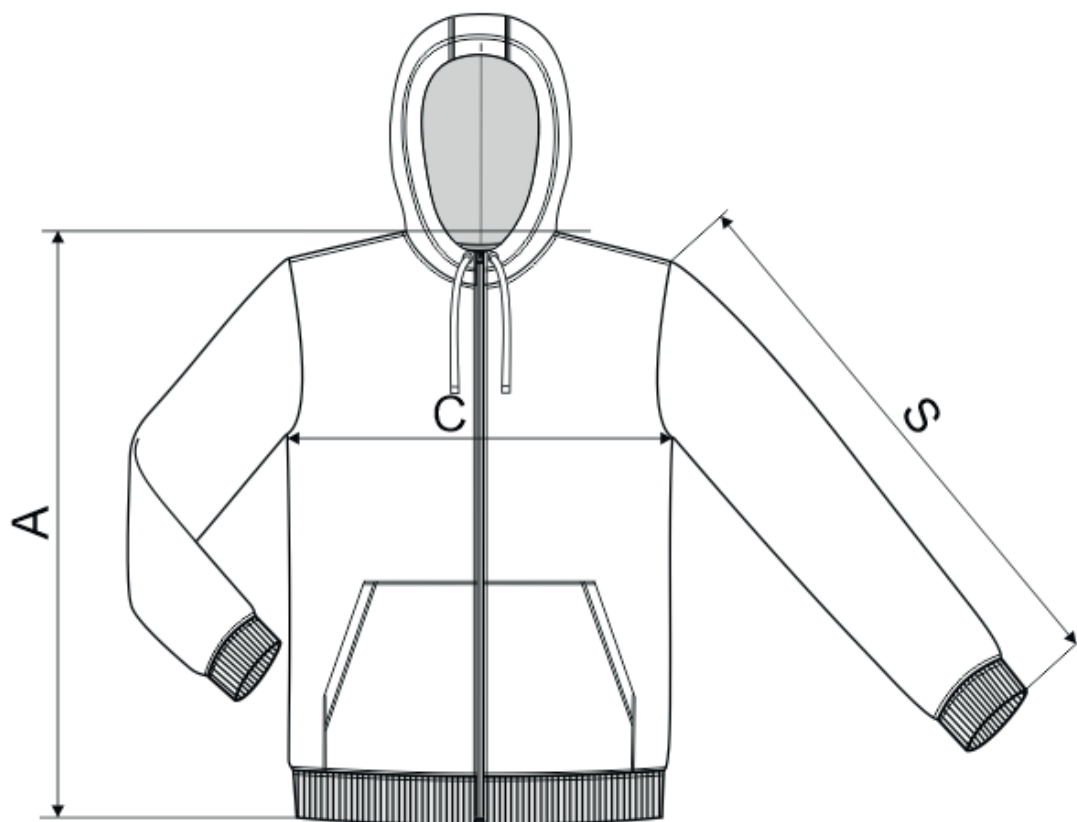

C19 Camo Zipper ♂

SIZE SPECIFICATION [cm]

size	S	M	L	XL	2XL	3XL
A	69,5	72	74	77	79,5	81,5
C	52	56	60	64	68,5	74,5
H	63	65,5	68	70,5	73	76

All size specifications listed are in cm. Accepted tolerance of up to $\pm 5\%$.