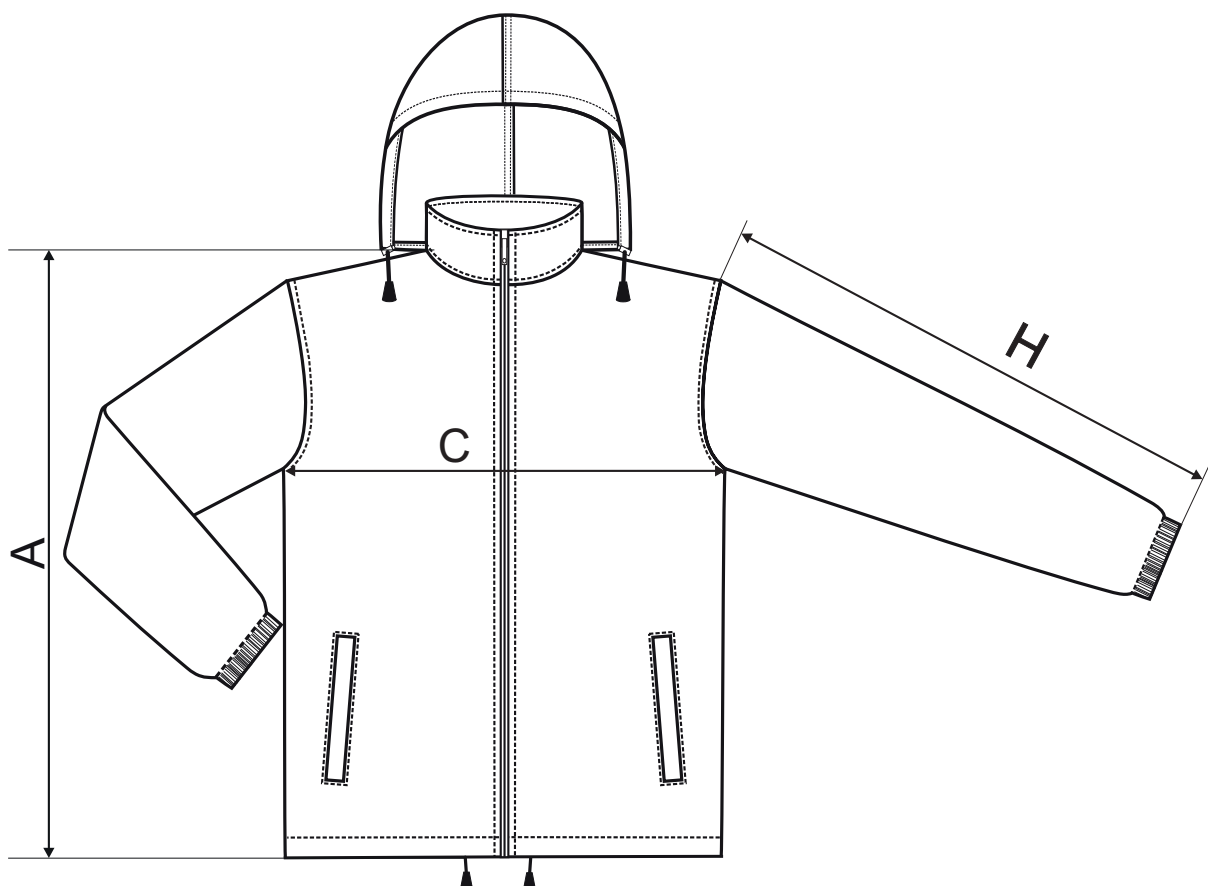

524 Windy

SIZE SPECIFICATION [cm]

size	S	M	L	XL	2XL	3XL
A	73	76	79	81	83	85
C	60	62	64	66	68	70
H	66	67	68	69	70	72

All size specifications listed are in cm. Accepted tolerance of up to $\pm 5\%$.

STANDARD
100
PG020 153249
OETI