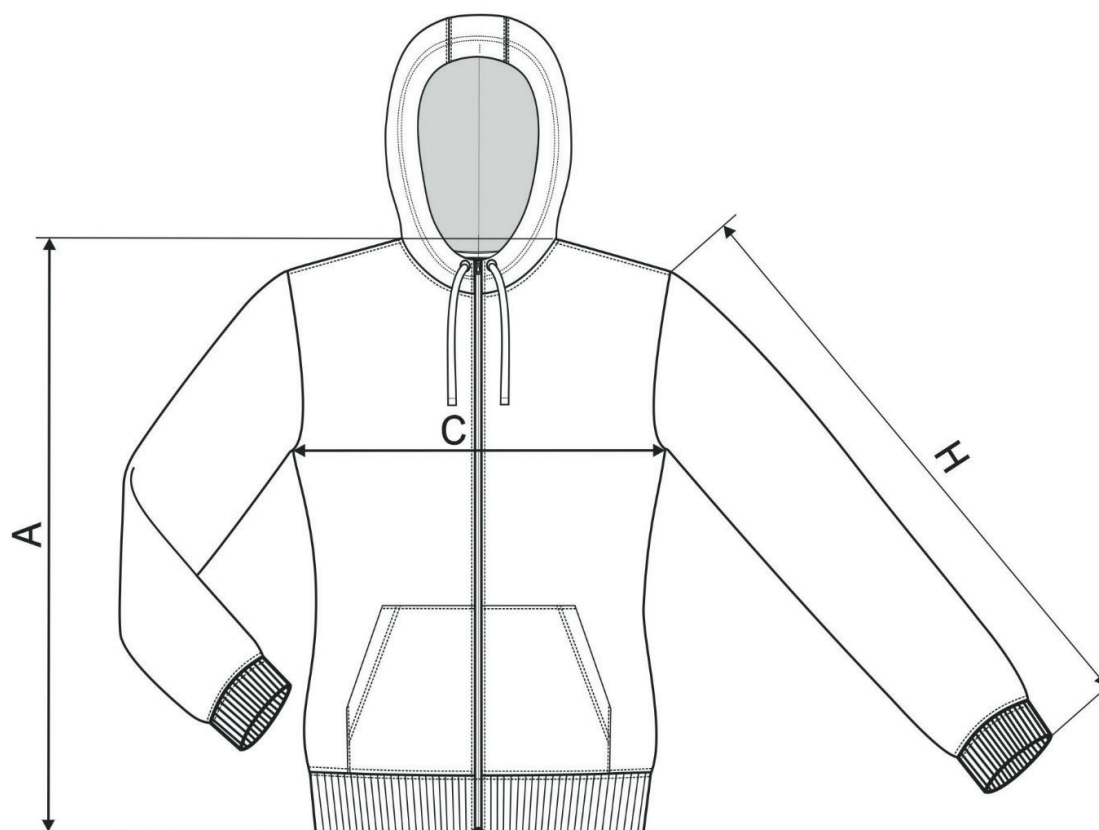

C20 Camo Zipper ♀

SIZE SPECIFICATION [cm]

size	XS	S	M	L	XL	2XL
A	63	65	67	69	71	73
C	42	46	50	54	60	66
H	61	62,5	64	65,5	67	68,5

All size specifications listed are in cm. Accepted tolerance of up to $\pm 5\%$.