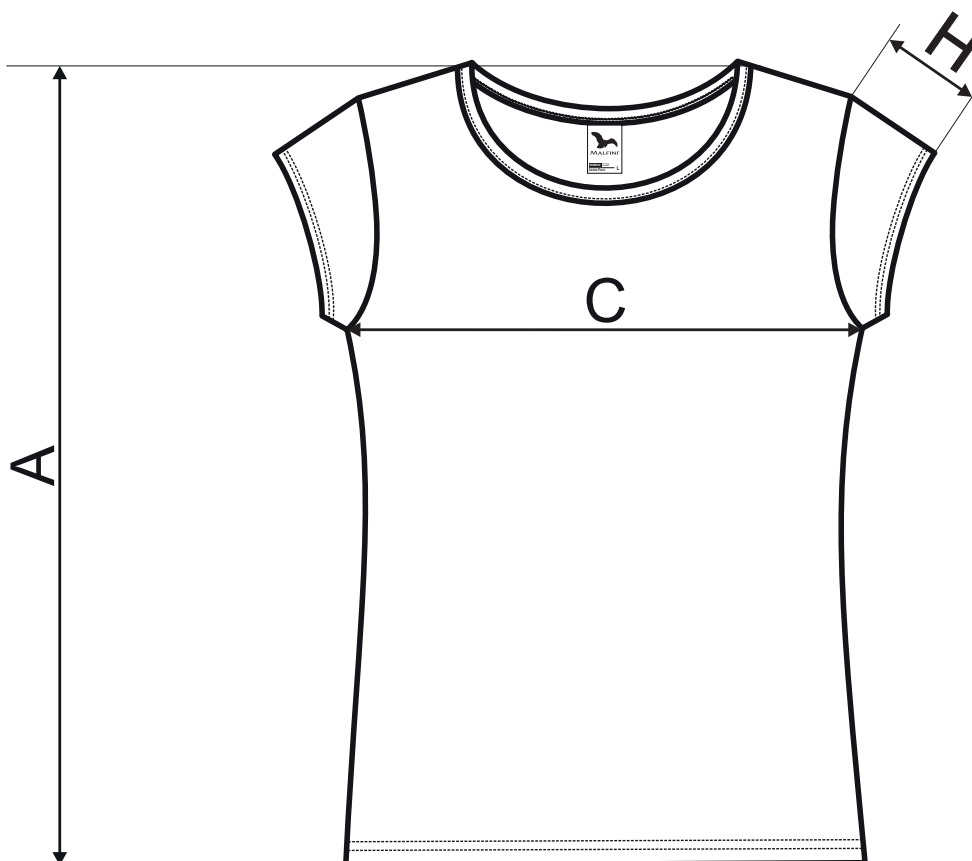

# C22 Camo Pure ♀

## SIZE SPECIFICATION [cm]

size	XS	S	M	L	XL	2XL	3XL
A	60	61	63	65	67	68	72
C	38	42	46	50	55	61	64
H	9	10	11	12	13	13	14

All size specifications listed are in cm. Accepted tolerance of up to  $\pm 5\%$ .