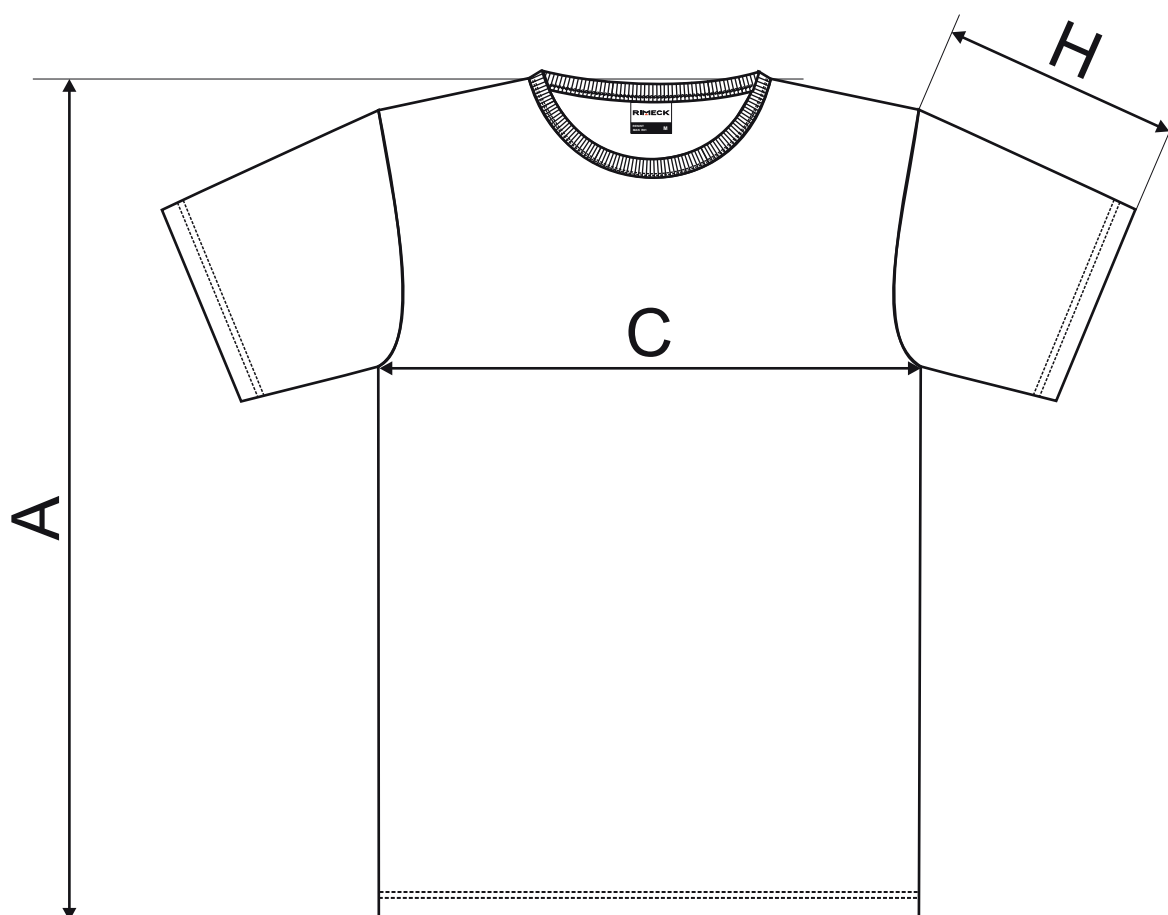

► RESIST R01

♂ T-shirt

size [cm]	S	M	L	XL	2XL	3XL	4XL
A	69	71	74	77	80	83	86
C	47	51	55	60	65	71	77
H	19	20	21	22	23	24	25

All size specifications listed are in cm. Accepted tolerance of up to +/- 5%.

STANDARD
100
PG020 140670
OETI