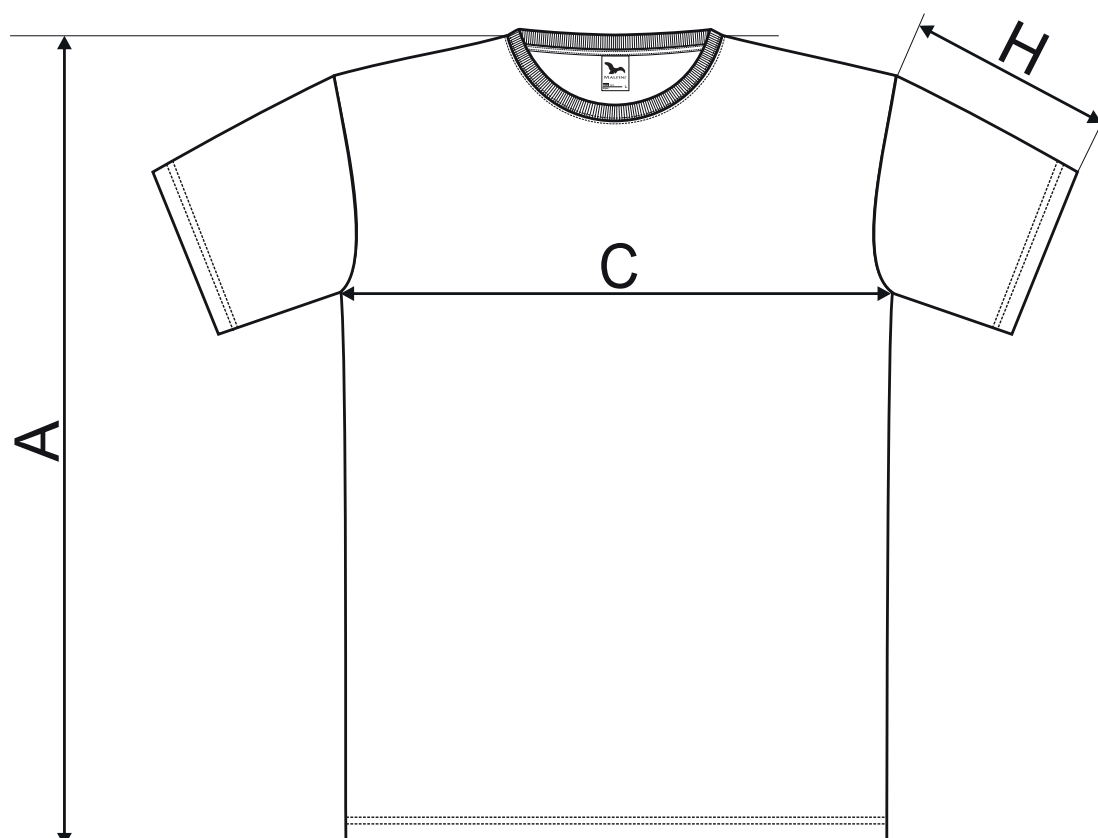

# 143 Viper ♂

## SIZE SPECIFICATION [cm]

size	S	M	L	XL	2XL	3XL
A	66	69	72	74	76	79
C	46	49	53	57	61	67
H	17	18	19	20	21	22

All size specifications listed are in cm. Accepted tolerance of up to ± 5%.

Barva 12 / Colour 12: