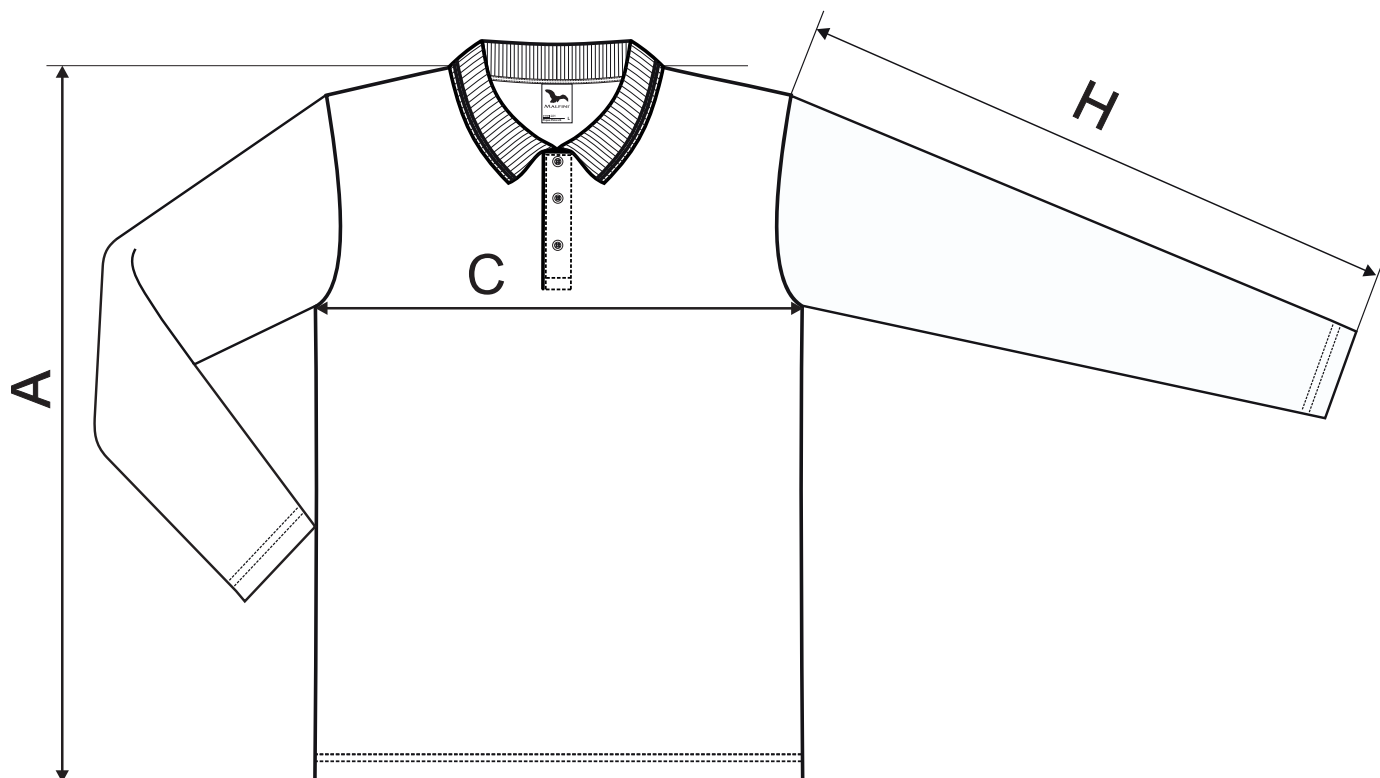

221 Pique Polo LS ♂

SIZE SPECIFICATION [cm]

size	S	M	L	XL	2XL	3XL
A	69	73	77	80	82	83
C	48	52	55	58	61	65
H	62	65	67	69	70	71

All size specifications listed are in cm. Accepted tolerance of up to ± 5%.

Barva 12 / Colour 12: